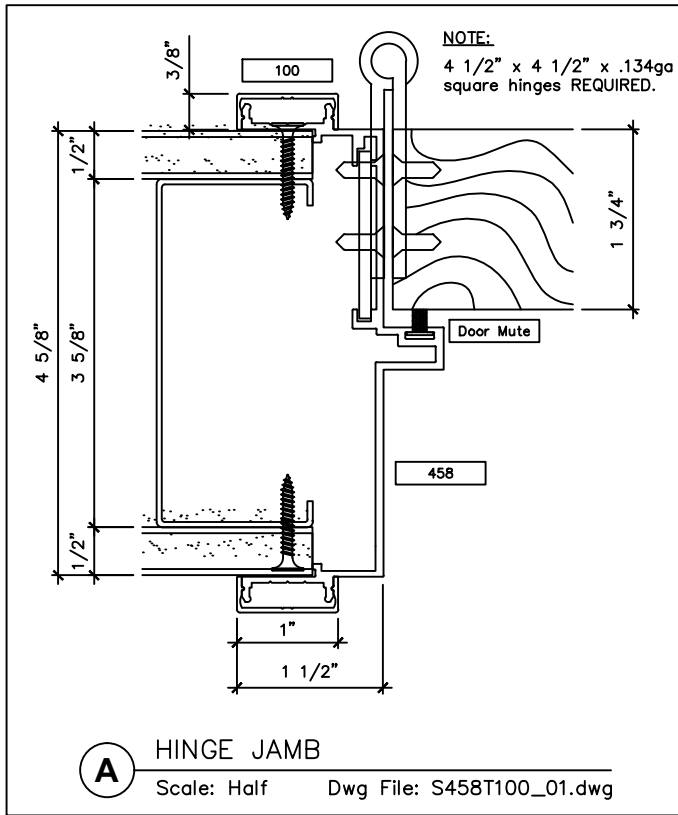

www.wilsonpart.com

TYPICAL FRAME ELEVATIONS

2301 E. Vernon Ave.
Vernon, CA 90058
866.443.7258
323.908.5430
323.908.5451 Fax

2221 Manana Drive
Suite 150
Dallas, TX 75220
203.316.8033
203.316.0019 Fax

60 Bonner Street
Stamford, CT 06902
203.316.8033
203.316.0019 Fax

www.wilsonpart.com

SNAP ON TRIM- SERIES 458 WITH 1" TRIM FOR A 4 5/8" PARTITION

SNAP ON TRIM- SERIES 458 WITH 1" TRIM FOR A 4 5/8" PARTITION

2301 E. Vernon Ave.
Vernon, CA 90058
866.443.7258
323.908.5430
323.908.5451 Fax

2221 Manana Drive
Suite 150
Dallas, TX 75220
203.316.8033
203.316.0019 Fax

60 Bonner Street
Stamford, CT 06902
203.316.8033
203.316.0019 Fax

www.wilsonpart.com

SNAP ON TRIM- SERIES 458 WITH 1" TRIM FOR A 4 5/8" PARTITION