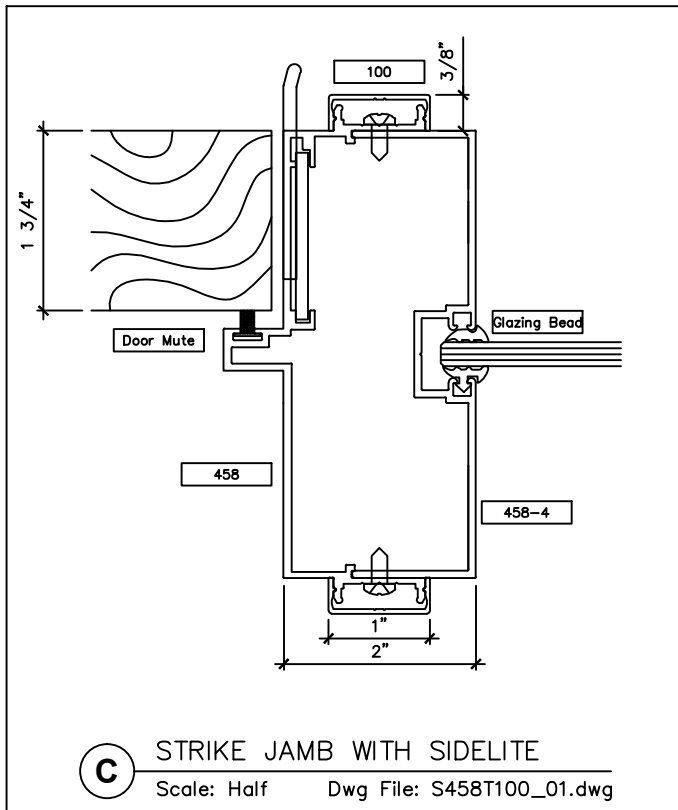

www.wilsonpart.com

TYPICAL FRAME ELEVATIONS

2301 E. Vernon Ave.
Vernon, CA 90058
866.443.7258
323.908.5430
323.908.5451 Fax

2221 Manana Drive
Suite 150
Dallas, TX 75220
203.316.8033
203.316.0019 Fax

60 Bonner Street
Stamford, CT 06902
203.316.8033
203.316.0019 Fax

www.wilsonpart.com

SNAP ON TRIM- SERIES 458 WITH 1" TRIM FOR A 4 5/8" PARTITION

SNAP ON TRIM- SERIES 458 WITH 1" TRIM FOR A 4 5/8" PARTITION

2301 E. Vernon Ave.
Vernon, CA 90058
866.443.7258
323.908.5430
323.908.5451 Fax

2221 Manana Drive
Suite 150
Dallas, TX 75220
203.316.8033
203.316.0019 Fax

60 Bonner Street
Stamford, CT 06902
203.316.8033
203.316.0019 Fax

www.wilsonpart.com

SNAP ON TRIM- SERIES 458 WITH 1" TRIM FOR A 4 5/8" PARTITION