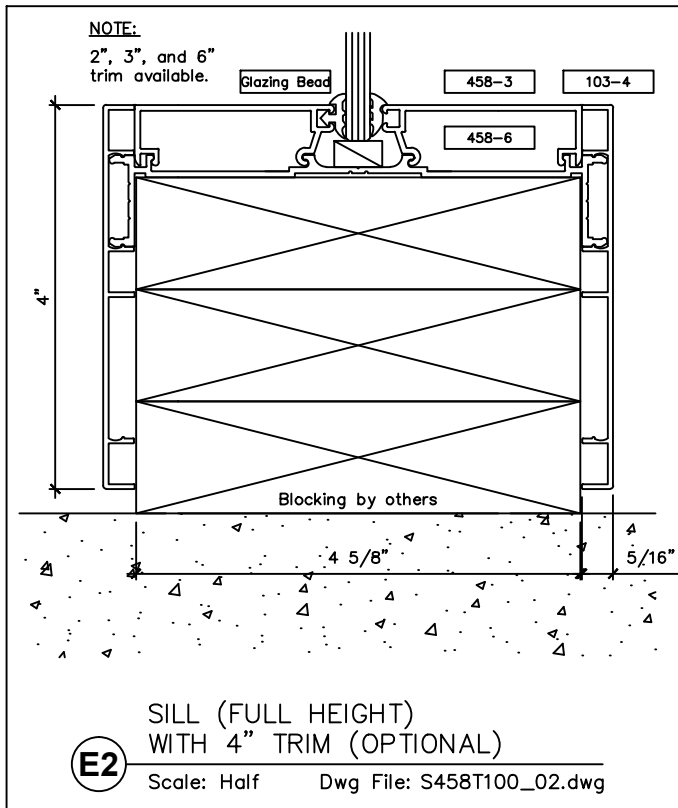

www.wilsonpart.com

TYPICAL FRAME ELEVATIONS

2301 E. Vernon Ave.
Vernon, CA 90058
866.443.7258
323.908.5430
323.908.5451 Fax

2221 Manana Drive
Suite 150
Dallas, TX 75220
203.316.8033
203.316.0019 Fax

60 Bonner Street
Stamford, CT 06902
203.316.8033
203.316.0019 Fax

www.wilsonpart.com

SNAP ON TRIM- SERIES 458 WITH 1" TRIM FOR A 4 5/8" PARTITION

SNAP ON TRIM- SERIES 458 WITH 1" TRIM FOR A 4 5/8" PARTITION

2301 E. Vernon Ave.
Vernon, CA 90058
866.443.7258
323.908.5430
323.908.5451 Fax