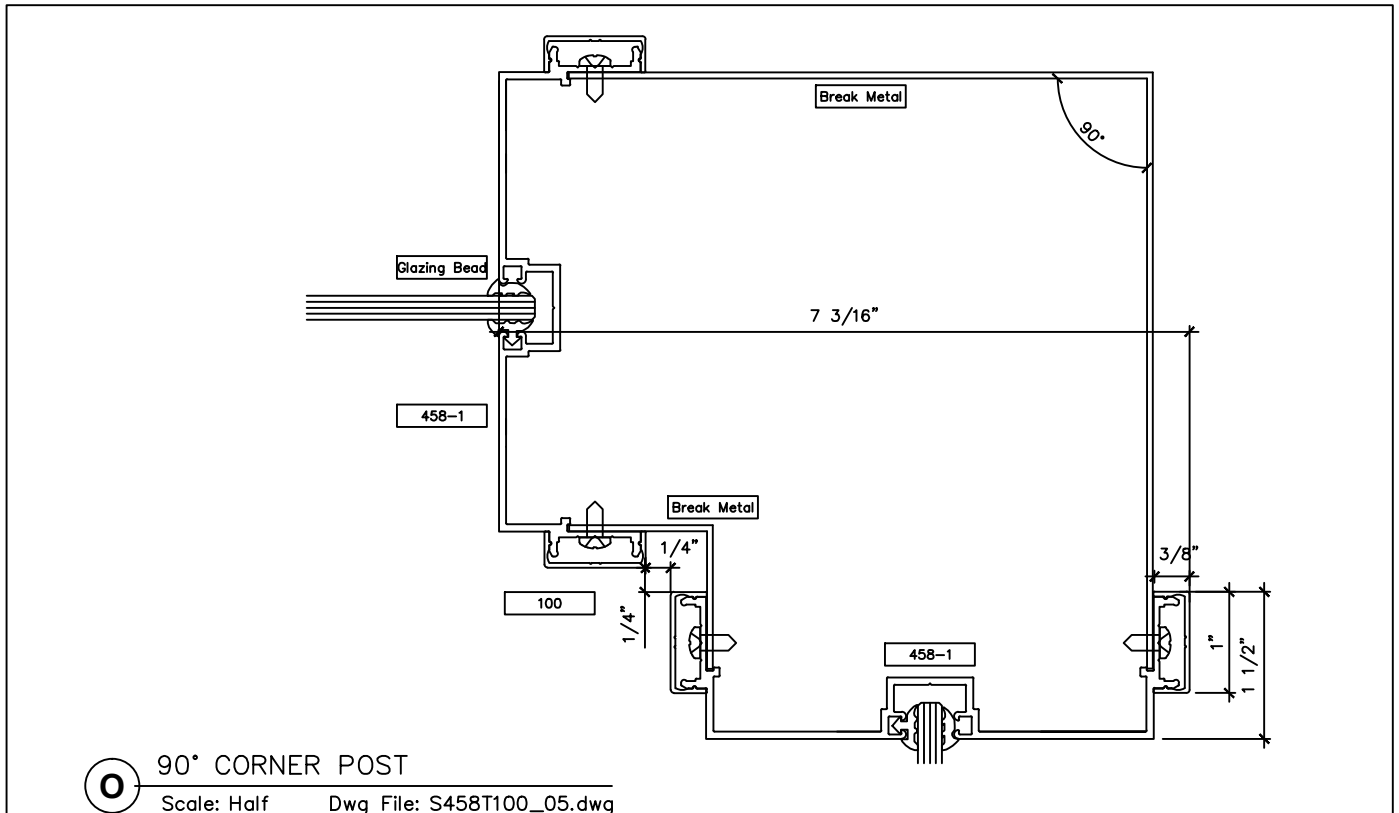

2301 E. Vernon Ave.
Vernon, CA 90058
866.443.7258
323.908.5430
323.908.5451 Fax

2221 Manana Drive
Suite 150
Dallas, TX 75220
203.316.8033
203.316.0019 Fax

60 Bonner Street
Stamford, CT 06902
203.316.8033
203.316.0019 Fax

www.wilsonpart.com

SNAP ON TRIM- SERIES 458 WITH 1" TRIM FOR A 4 5/8" PARTITION