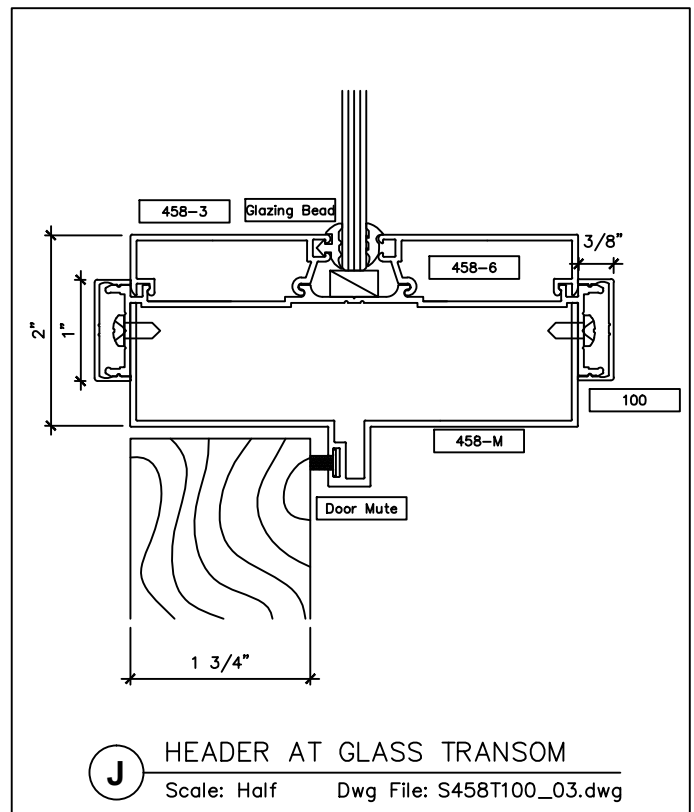

www.wilsonpart.com

SNAP ON TRIM- SERIES 458 WITH 1" TRIM FOR A 4 5/8" PARTITION

SNAP ON TRIM- SERIES 458 WITH 1" TRIM FOR A 4 5/8" PARTITION

2301 E. Vernon Ave.
Vernon, CA 90058
866.443.7258
323.908.5430
323.908.5451 Fax

2221 Manana Drive
Suite 150
Dallas, TX 75220
203.316.8033
203.316.0019 Fax

60 Bonner Street
Stamford, CT 06902
203.316.8033
203.316.0019 Fax

www.wilsonpart.com

SNAP ON TRIM- SERIES 458 WITH 1" TRIM FOR A 4 5/8" PARTITION