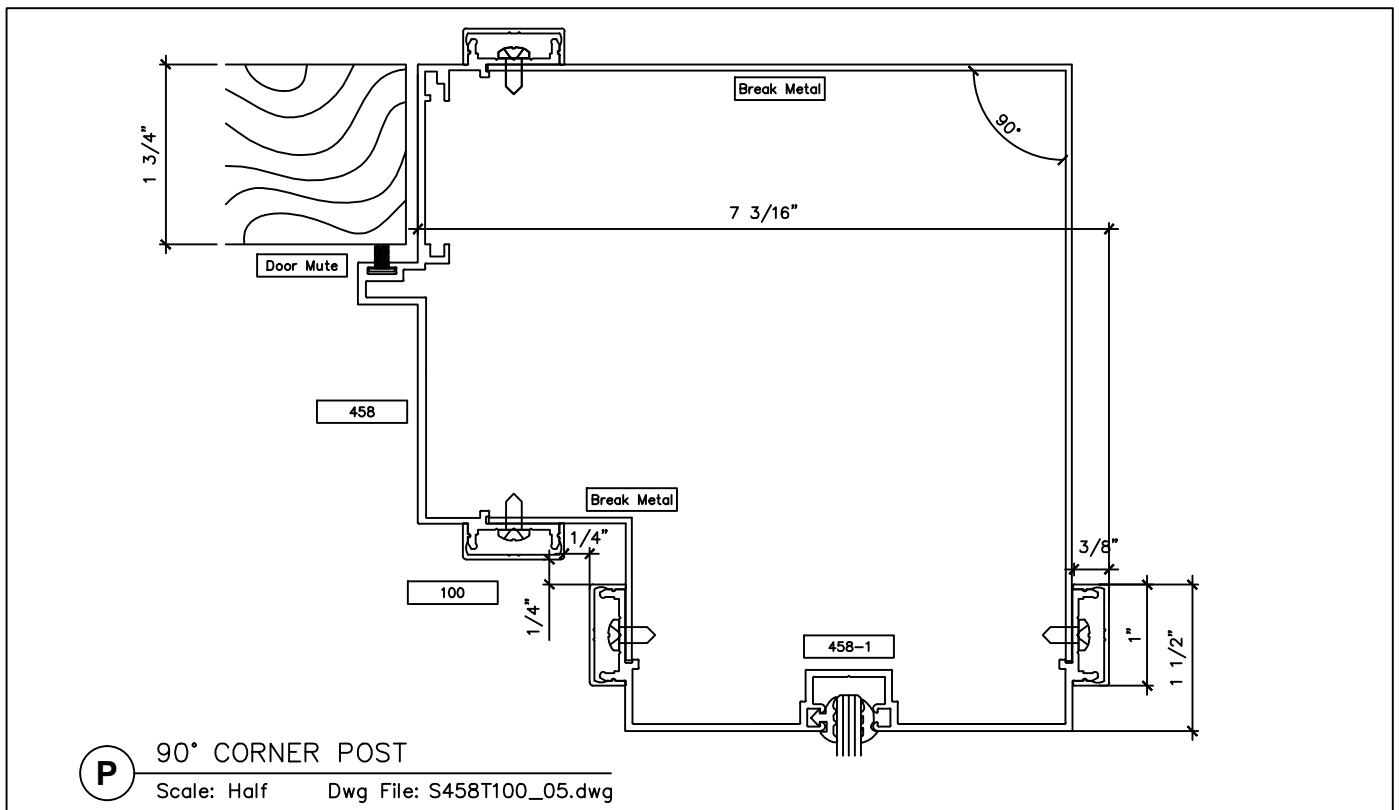

www.wilsonpart.com

SNAP ON TRIM- SERIES 458 WITH 1" TRIM FOR A 4 5/8" PARTITION

2301 E. Vernon Ave.
Vernon, CA 90058
866.443.7258
323.908.5430
323.908.5451 Fax

2221 Manana Drive
Suite 150
Dallas, TX 75220
203.316.8033
203.316.0019 Fax

60 Bonner Street
Stamford, CT 06902
203.316.8033
203.316.0019 Fax

www.wilsonpart.com

SNAP ON TRIM- SERIES 458 WITH 1" TRIM FOR A 4 5/8" PARTITION

WilsonPartitions[®]

Interior Aluminum Doors, Frames
& Glazing Systems