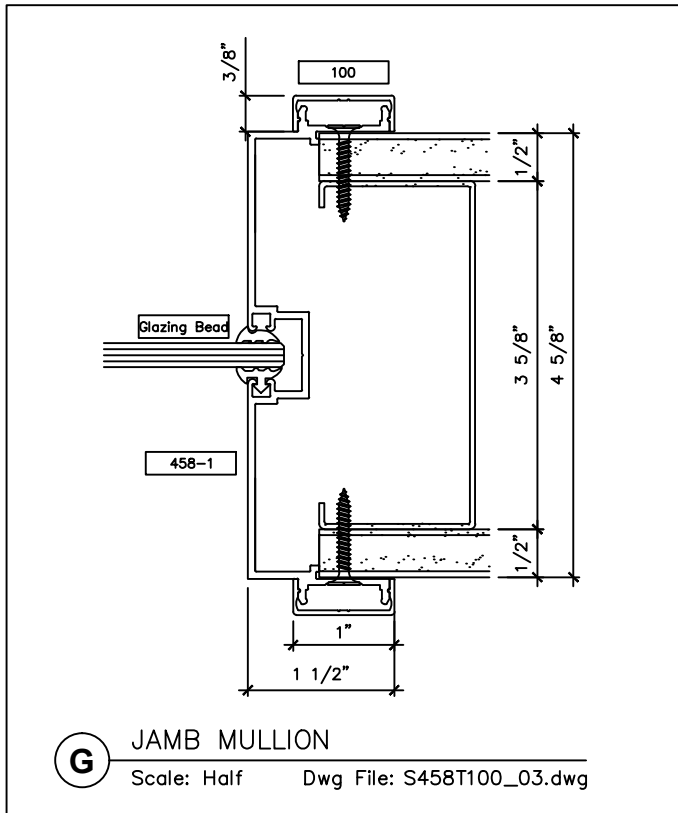

www.wilsonpart.com

SNAP ON TRIM- SERIES 458 WITH 1" TRIM FOR A 4 5/8" PARTITION

SNAP ON TRIM- SERIES 458 WITH 1" TRIM FOR A 4 5/8" PARTITION

2301 E. Vernon Ave.
Vernon, CA 90058
866.443.7258
323.908.5430
323.908.5451 Fax

2221 Manana Drive
Suite 150
Dallas, TX 75220
203.316.8033
203.316.0019 Fax

60 Bonner Street
Stamford, CT 06902
203.316.8033
203.316.0019 Fax

www.wilsonpart.com

SNAP ON TRIM- SERIES 458 WITH 1" TRIM FOR A 4 5/8" PARTITION