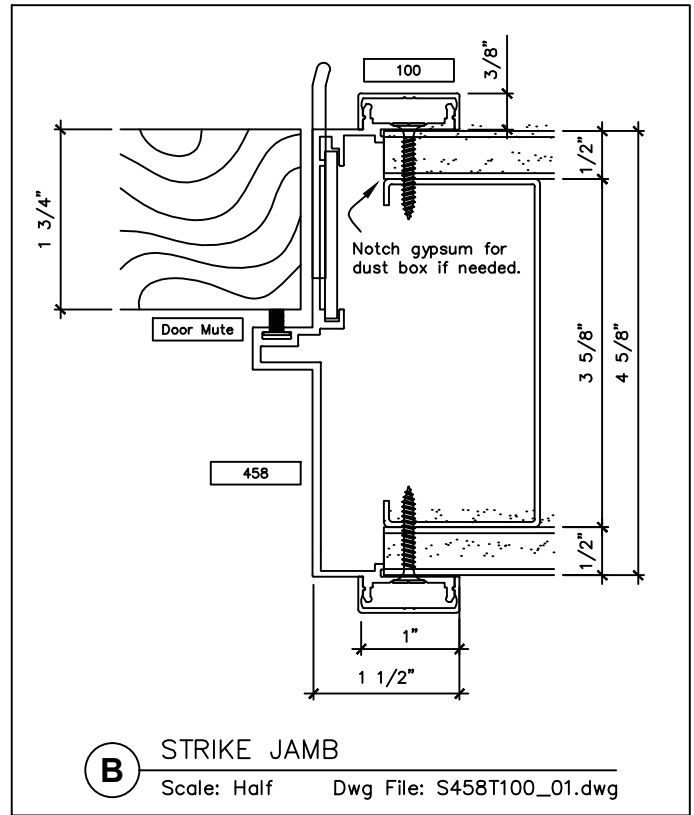

www.wilsonpart.com

TYPICAL FRAME ELEVATIONS

2301 E. Vernon Ave.
Vernon, CA 90058
866.443.7258
323.908.5430
323.908.5451 Fax

2221 Manana Drive
Suite 150
Dallas, TX 75220
203.316.8033
203.316.0019 Fax

60 Bonner Street
Stamford, CT 06902
203.316.8033
203.316.0019 Fax

www.wilsonpart.com

SNAP ON TRIM- SERIES 458 WITH 1" TRIM FOR A 4 5/8" PARTITION

SNAP ON TRIM- SERIES 458 WITH 1" TRIM FOR A 4 5/8" PARTITION

2301 E. Vernon Ave.
Vernon, CA 90058
866.443.7258
323.908.5430
323.908.5451 Fax