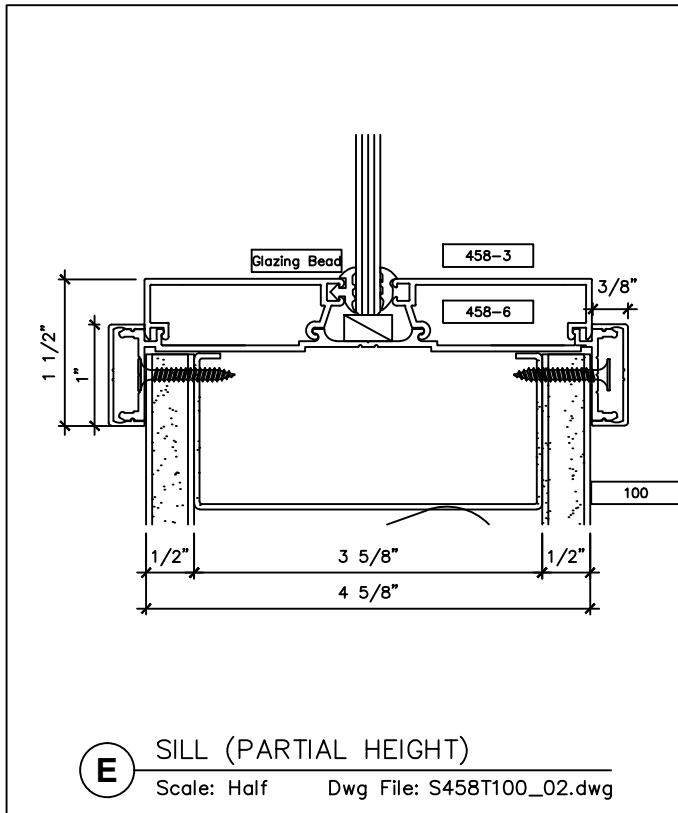

www.wilsonpart.com

TYPICAL FRAME ELEVATIONS

2301 E. Vernon Ave.
Vernon, CA 90058
866.443.7258
323.908.5430
323.908.5451 Fax

2221 Manana Drive
Suite 150
Dallas, TX 75220
203.316.8033
203.316.0019 Fax

60 Bonner Street
Stamford, CT 06902
203.316.8033
203.316.0019 Fax

www.wilsonpart.com

SNAP ON TRIM- SERIES 458 WITH 1" TRIM FOR A 4 5/8" PARTITION

SNAP ON TRIM- SERIES 458 WITH 1" TRIM FOR A 4 5/8" PARTITION

2301 E. Vernon Ave.
Vernon, CA 90058
866.443.7258
323.908.5430
323.908.5451 Fax

2221 Manana Drive
Suite 150
Dallas, TX 75220
203.316.8033
203.316.0019 Fax

60 Bonner Street
Stamford, CT 06902
203.316.8033
203.316.0019 Fax

www.wilsonpart.com

SNAP ON TRIM- SERIES 458 WITH 1" TRIM FOR A 4 5/8" PARTITION