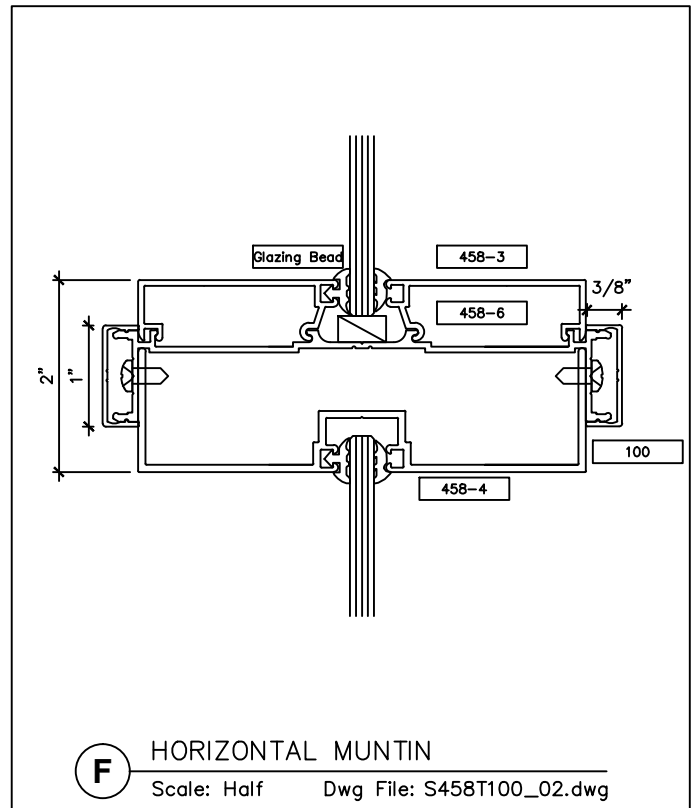

www.wilsonpart.com

SNAP ON TRIM- SERIES 458 WITH 1" TRIM FOR A 4 5/8" PARTITION

SNAP ON TRIM- SERIES 458 WITH 1" TRIM FOR A 4 5/8" PARTITION

2301 E. Vernon Ave.
Vernon, CA 90058
866.443.7258
323.908.5430
323.908.5451 Fax

2221 Manana Drive
Suite 150
Dallas, TX 75220
203.316.8033
203.316.0019 Fax

60 Bonner Street
Stamford, CT 06902
203.316.8033
203.316.0019 Fax

www.wilsonpart.com

SNAP ON TRIM- SERIES 458 WITH 1" TRIM FOR A 4 5/8" PARTITION