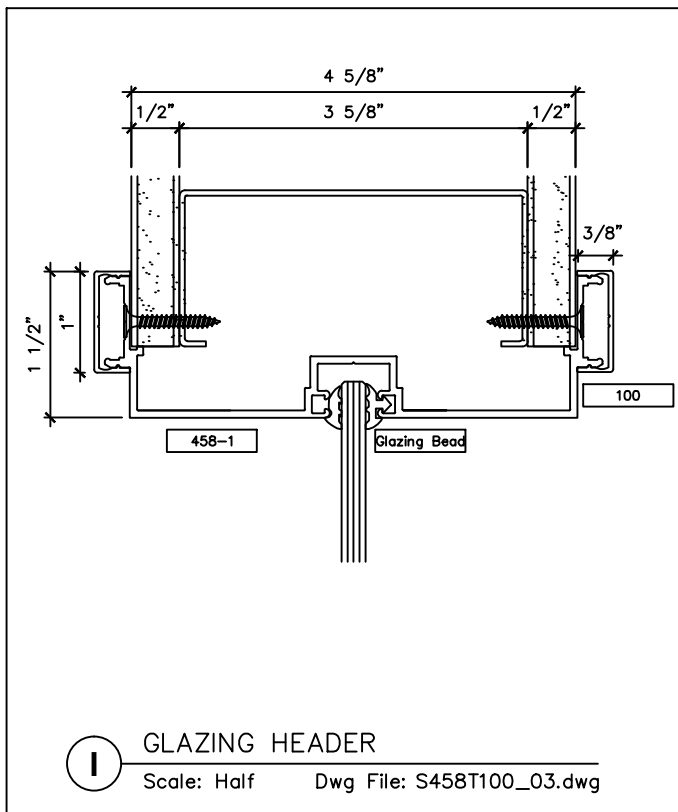

www.wilsonpart.com

SNAP ON TRIM- SERIES 458 WITH 1" TRIM FOR A 4 5/8" PARTITION

SNAP ON TRIM- SERIES 458 WITH 1" TRIM FOR A 4 5/8" PARTITION

2301 E. Vernon Ave.
Vernon, CA 90058
866.443.7258
323.908.5430
323.908.5451 Fax

2221 Manana Drive
Suite 150
Dallas, TX 75220
203.316.8033
203.316.0019 Fax

60 Bonner Street
Stamford, CT 06902
203.316.8033
203.316.0019 Fax

www.wilsonpart.com

SNAP ON TRIM- SERIES 458 WITH 1" TRIM FOR A 4 5/8" PARTITION