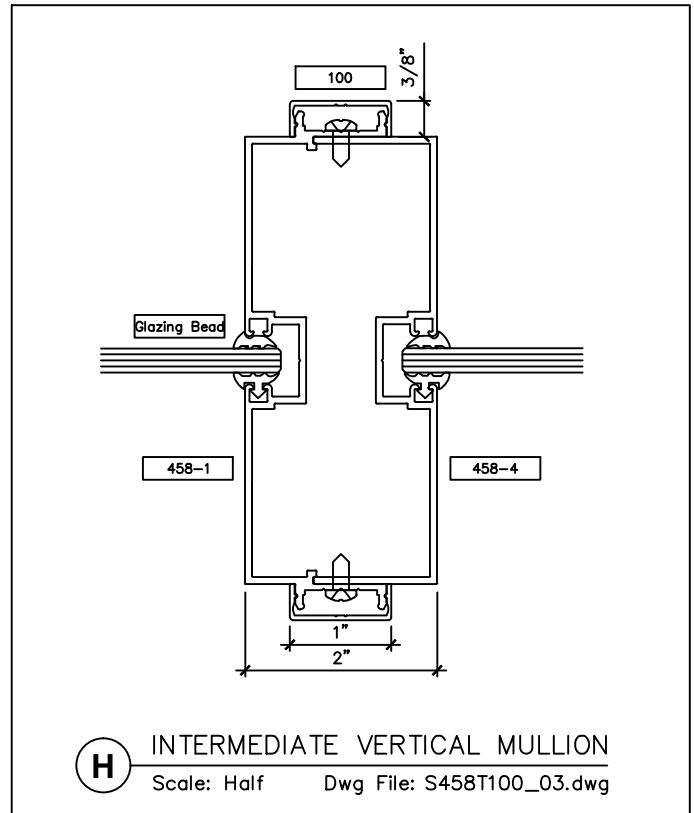

www.wilsonpart.com

SNAP ON TRIM- SERIES 458 WITH 1" TRIM FOR A 4 5/8" PARTITION

SNAP ON TRIM- SERIES 458 WITH 1" TRIM FOR A 4 5/8" PARTITION

2301 E. Vernon Ave.
Vernon, CA 90058
866.443.7258
323.908.5430
323.908.5451 Fax

2221 Manana Drive
Suite 150
Dallas, TX 75220
203.316.8033
203.316.0019 Fax

60 Bonner Street
Stamford, CT 06902
203.316.8033
203.316.0019 Fax

www.wilsonpart.com

SNAP ON TRIM- SERIES 458 WITH 1" TRIM FOR A 4 5/8" PARTITION