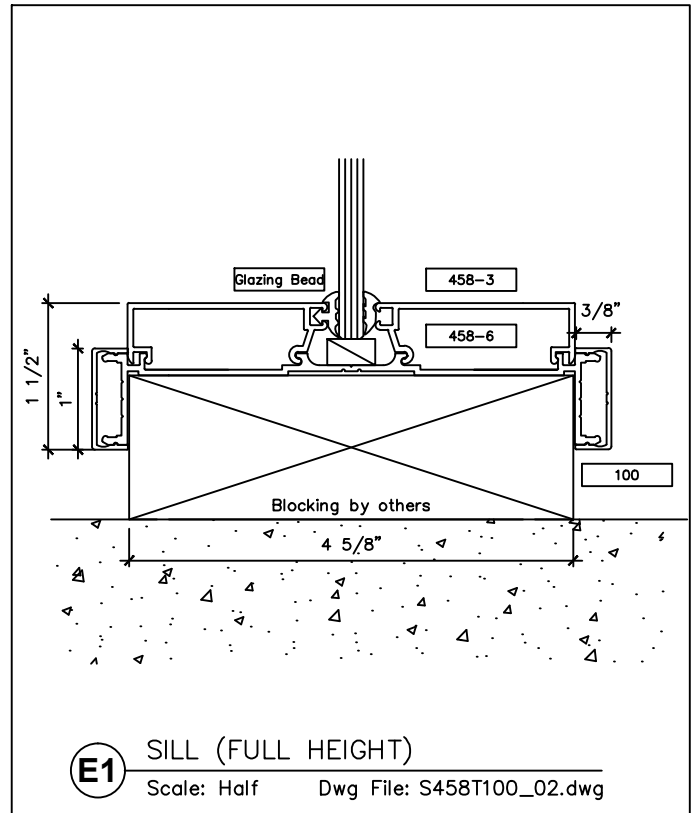

www.wilsonpart.com

TYPICAL FRAME ELEVATIONS

2301 E. Vernon Ave.
Vernon, CA 90058
866.443.7258
323.908.5430
323.908.5451 Fax

2221 Manana Drive
Suite 150
Dallas, TX 75220
203.316.8033
203.316.0019 Fax

60 Bonner Street
Stamford, CT 06902
203.316.8033
203.316.0019 Fax

www.wilsonpart.com

SNAP ON TRIM- SERIES 458 WITH 1" TRIM FOR A 4 5/8" PARTITION

SNAP ON TRIM- SERIES 458 WITH 1" TRIM FOR A 4 5/8" PARTITION

2301 E. Vernon Ave.
Vernon, CA 90058
866.443.7258
323.908.5430
323.908.5451 Fax