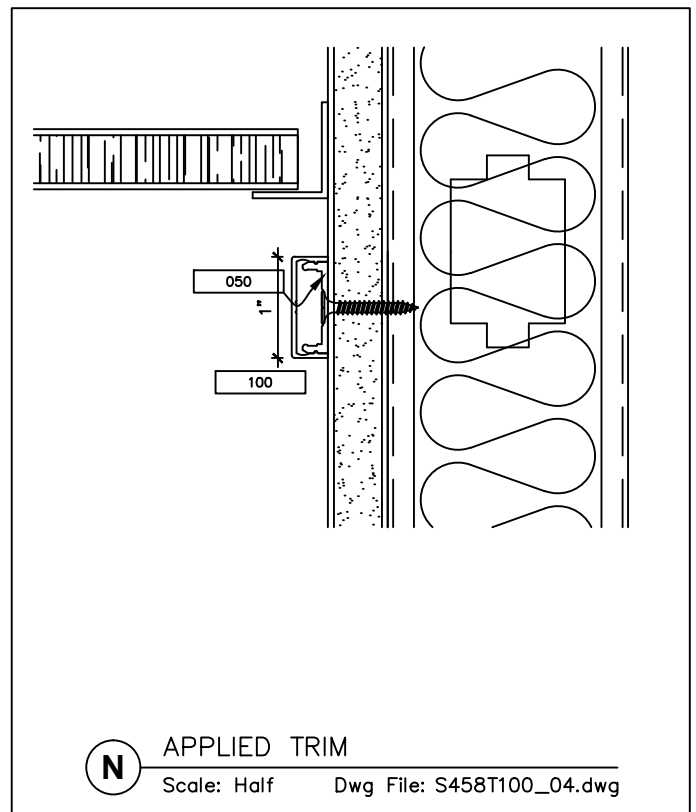

www.wilsonpart.com

SNAP ON TRIM- SERIES 458 WITH 1" TRIM FOR A 4 5/8" PARTITION

SNAP ON TRIM- SERIES 458 WITH 1" TRIM FOR A 4 5/8" PARTITION

2301 E. Vernon Ave.
Vernon, CA 90058
866.443.7258
323.908.5430
323.908.5451 Fax

2221 Manana Drive
Suite 150
Dallas, TX 75220
203.316.8033
203.316.0019 Fax

60 Bonner Street
Stamford, CT 06902
203.316.8033
203.316.0019 Fax

www.wilsonpart.com

SNAP ON TRIM- SERIES 458 WITH 1" TRIM FOR A 4 5/8" PARTITION

www.wilsonpart.com

SNAP ON TRIM- SERIES 458 WITH 1" TRIM FOR A 4 5/8" PARTITION

2301 E. Vernon Ave.
Vernon, CA 90058
866.443.7258
323.908.5430
323.908.5451 Fax

2221 Manana Drive
Suite 150
Dallas, TX 75220
203.316.8033
203.316.0019 Fax