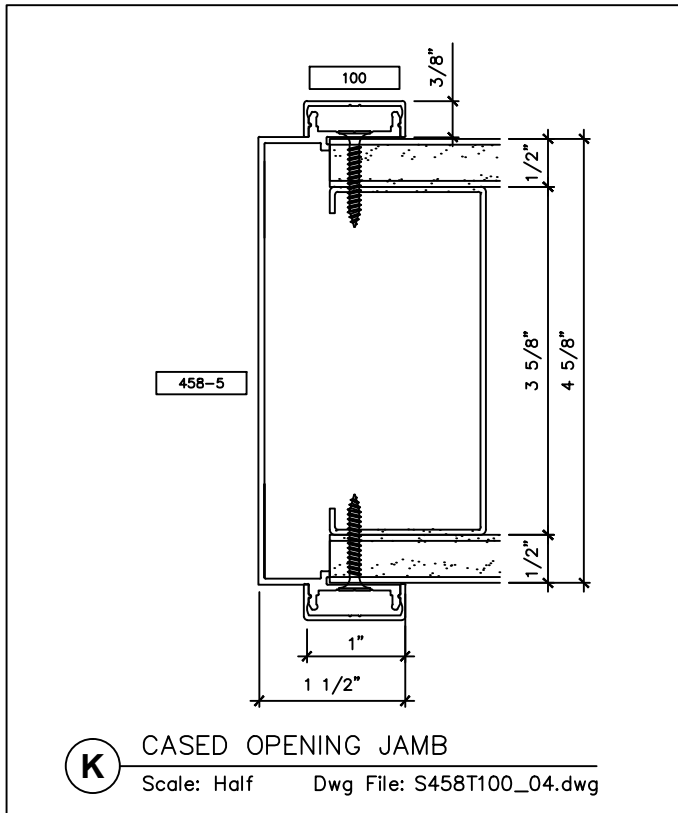

2301 E. Vernon Ave.
Vernon, CA 90058
866.443.7258
323.908.5430
323.908.5451 Fax

2221 Manana Drive
Suite 150
Dallas, TX 75220
203.316.8033
203.316.0019 Fax

60 Bonner Street
Stamford, CT 06902
203.316.8033
203.316.0019 Fax

www.wilsonpart.com

SNAP ON TRIM- SERIES 458 WITH 1" TRIM FOR A 4 5/8" PARTITION