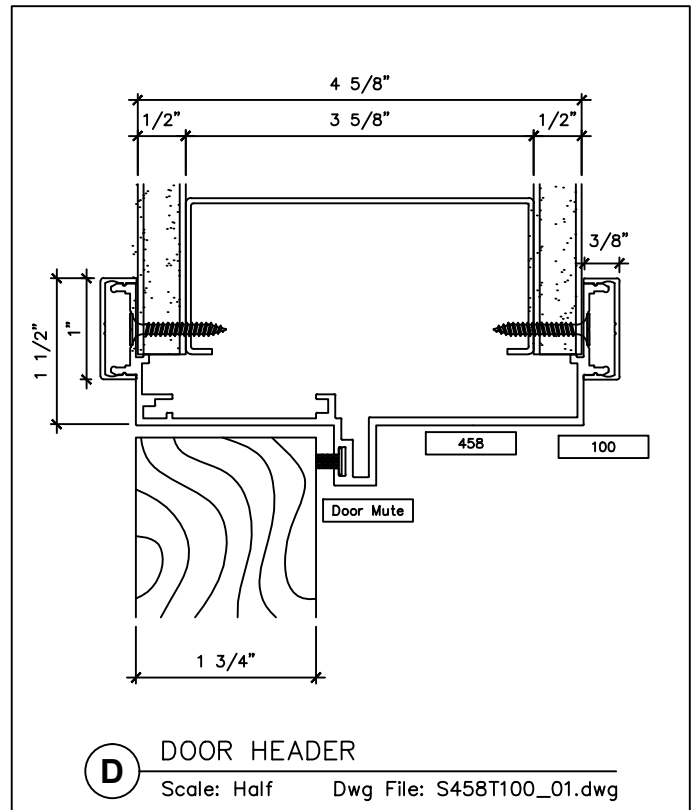

www.wilsonpart.com

TYPICAL FRAME ELEVATIONS

2301 E. Vernon Ave.
Vernon, CA 90058
866.443.7258
323.908.5430
323.908.5451 Fax

2221 Manana Drive
Suite 150
Dallas, TX 75220
203.316.8033
203.316.0019 Fax

60 Bonner Street
Stamford, CT 06902
203.316.8033
203.316.0019 Fax

www.wilsonpart.com

SNAP ON TRIM- SERIES 458 WITH 1" TRIM FOR A 4 5/8" PARTITION

SNAP ON TRIM- SERIES 458 WITH 1" TRIM FOR A 4 5/8" PARTITION

2301 E. Vernon Ave.
Vernon, CA 90058
866.443.7258
323.908.5430
323.908.5451 Fax