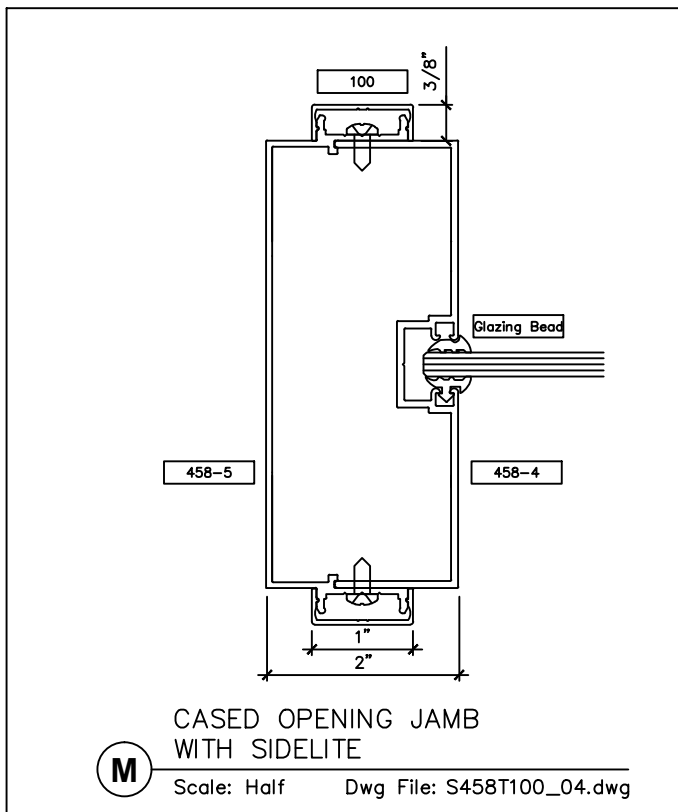

2301 E. Vernon Ave.
Vernon, CA 90058
866.443.7258
323.908.5430
323.908.5451 Fax

2221 Manana Drive
Suite 150
Dallas, TX 75220
203.316.8033
203.316.0019 Fax

60 Bonner Street
Stamford, CT 06902
203.316.8033
203.316.0019 Fax

www.wilsonpart.com

SNAP ON TRIM- SERIES 458 WITH 1" TRIM FOR A 4 5/8" PARTITION