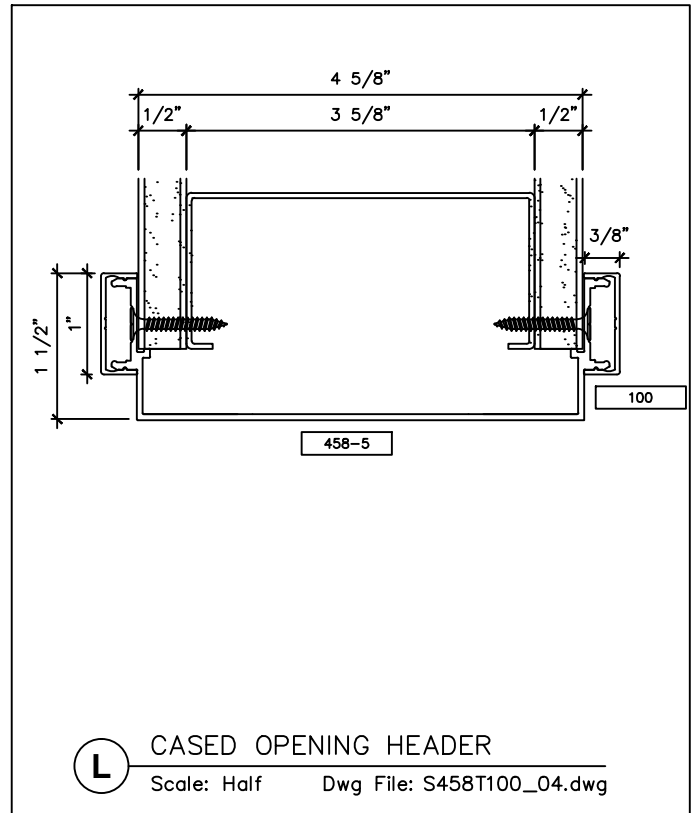

2301 E. Vernon Ave.
Vernon, CA 90058
866.443.7258
323.908.5430
323.908.5451 Fax

2221 Manana Drive
Suite 150
Dallas, TX 75220
203.316.8033
203.316.0019 Fax

60 Bonner Street
Stamford, CT 06902
203.316.8033
203.316.0019 Fax

www.wilsonpart.com

SNAP ON TRIM- SERIES 458 WITH 1" TRIM FOR A 4 5/8" PARTITION