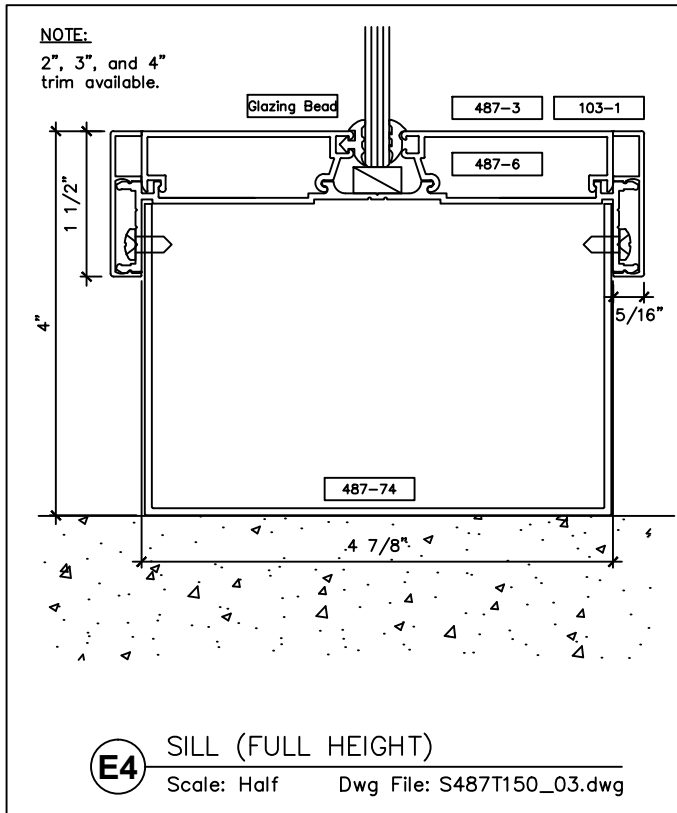

www.wilsonpart.com

SNAP ON TRIM- SERIES 487 WITH 1 1/2" TRIM FOR A 4 7/8" PARTITION

2301 E. Vernon Ave.
Vernon, CA 90058
866.443.7258
323.908.5430
323.908.5451 Fax

2221 Manana Drive
Suite 150
Dallas, TX 75220
203.316.8033
203.316.0019 Fax

60 Bonner Street
Stamford, CT 06902
203.316.8033
203.316.0019 Fax

www.wilsonpart.com

SNAP ON TRIM- SERIES 487 WITH 1 1/2" TRIM FOR A 4 7/8" PARTITION

SNAP ON TRIM- SERIES 487 WITH 1 1/2" TRIM FOR A 4 7/8" PARTITION