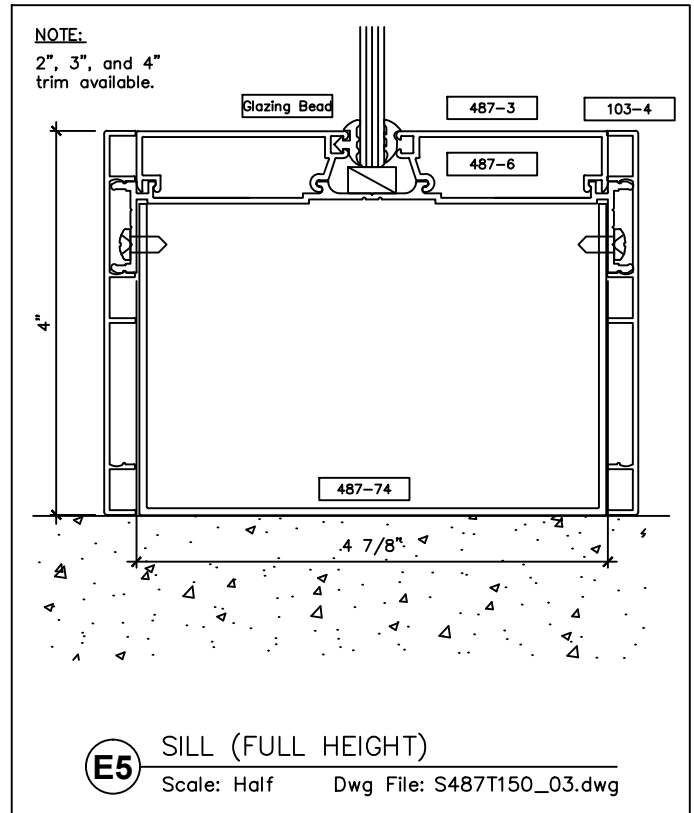

www.wilsonpart.com

SNAP ON TRIM- SERIES 487 WITH 1 1/2" TRIM FOR A 4 7/8" PARTITION

2301 E. Vernon Ave.
Vernon, CA 90058
866.443.7258
323.908.5430
323.908.5451 Fax

2221 Manana Drive
Suite 150
Dallas, TX 75220
203.316.8033
203.316.0019 Fax

60 Bonner Street
Stamford, CT 06902
203.316.8033
203.316.0019 Fax

www.wilsonpart.com

SNAP ON TRIM- SERIES 487 WITH 1 1/2" TRIM FOR A 4 7/8" PARTITION

SNAP ON TRIM- SERIES 487 WITH 1 1/2" TRIM FOR A 4 7/8" PARTITION