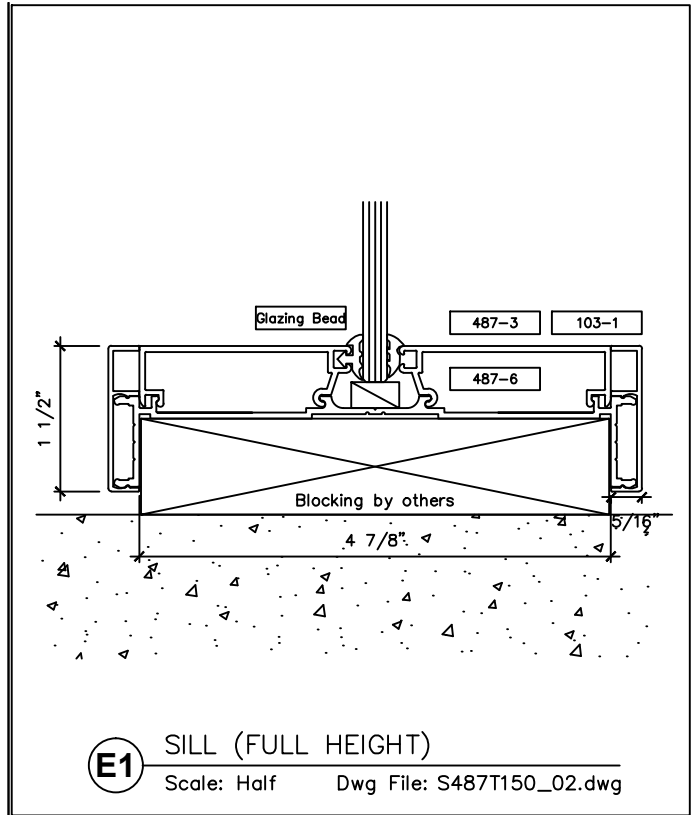

www.wilsonpart.com

SNAP ON TRIM- SERIES 487 WITH 1 1/2" TRIM FOR A 4 7/8" PARTITION

2301 E. Vernon Ave.
Vernon, CA 90058
866.443.7258
323.908.5430
323.908.5451 Fax

2221 Manana Drive
Suite 150
Dallas, TX 75220
203.316.8033
203.316.0019 Fax

60 Bonner Street
Stamford, CT 06902
203.316.8033
203.316.0019 Fax

www.wilsonpart.com

SNAP ON TRIM- SERIES 487 WITH 1 1/2" TRIM FOR A 4 7/8" PARTITION

SNAP ON TRIM- SERIES 487 WITH 1 1/2" TRIM FOR A 4 7/8" PARTITION