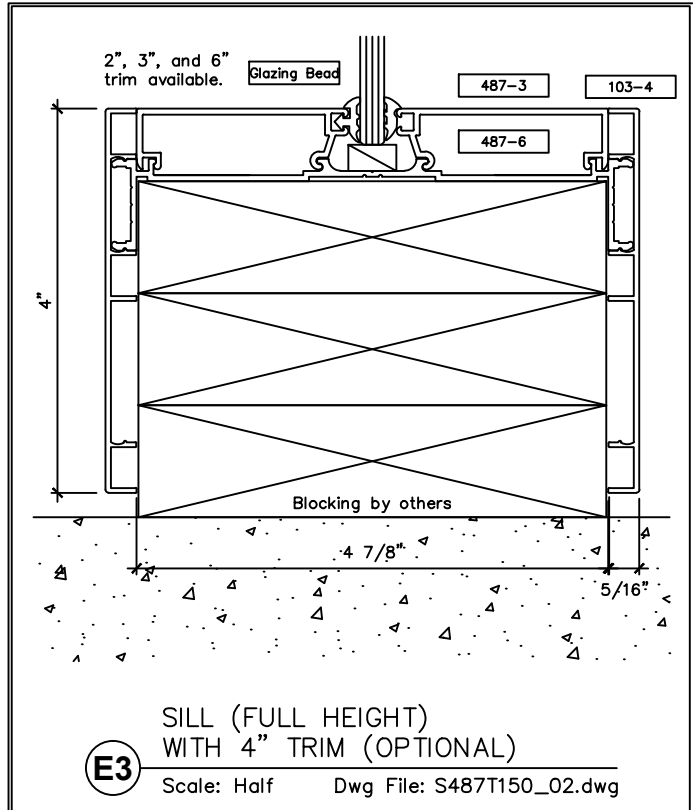

www.wilsonpart.com

SNAP ON TRIM- SERIES 487 WITH 1 1/2" TRIM FOR A 4 7/8" PARTITION

2301 E. Vernon Ave.
Vernon, CA 90058
866.443.7258
323.908.5430
323.908.5451 Fax

2221 Manana Drive
Suite 150
Dallas, TX 75220
203.316.8033
203.316.0019 Fax

60 Bonner Street
Stamford, CT 06902
203.316.8033
203.316.0019 Fax

www.wilsonpart.com

SNAP ON TRIM- SERIES 487 WITH 1 1/2" TRIM FOR A 4 7/8" PARTITION

SNAP ON TRIM- SERIES 487 WITH 1 1/2" TRIM FOR A 4 7/8" PARTITION