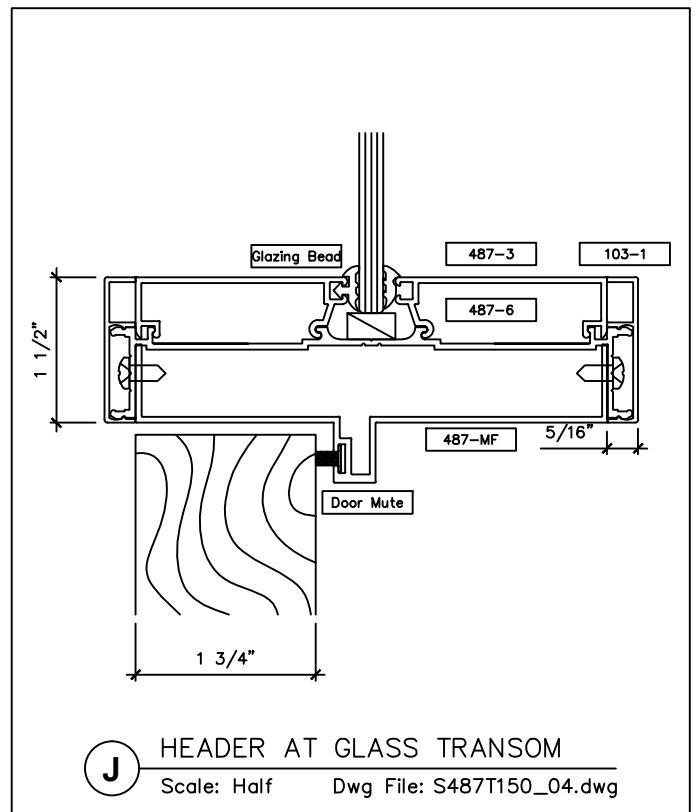

www.wilsonpart.com

SNAP ON TRIM- SERIES 487 WITH 1 1/2" TRIM FOR A 4 7/8" PARTITION

2301 E. Vernon Ave.
Vernon, CA 90058
866.443.7258
323.908.5430
323.908.5451 Fax

2221 Manana Drive
Suite 150
Dallas, TX 75220
203.316.8033
203.316.0019 Fax

60 Bonner Street
Stamford, CT 06902
203.316.8033
203.316.0019 Fax

www.wilsonpart.com

SNAP ON TRIM- SERIES 487 WITH 1 1/2" TRIM FOR A 4 7/8" PARTITION

SNAP ON TRIM- SERIES 487 WITH 1 1/2" TRIM FOR A 4 7/8" PARTITION