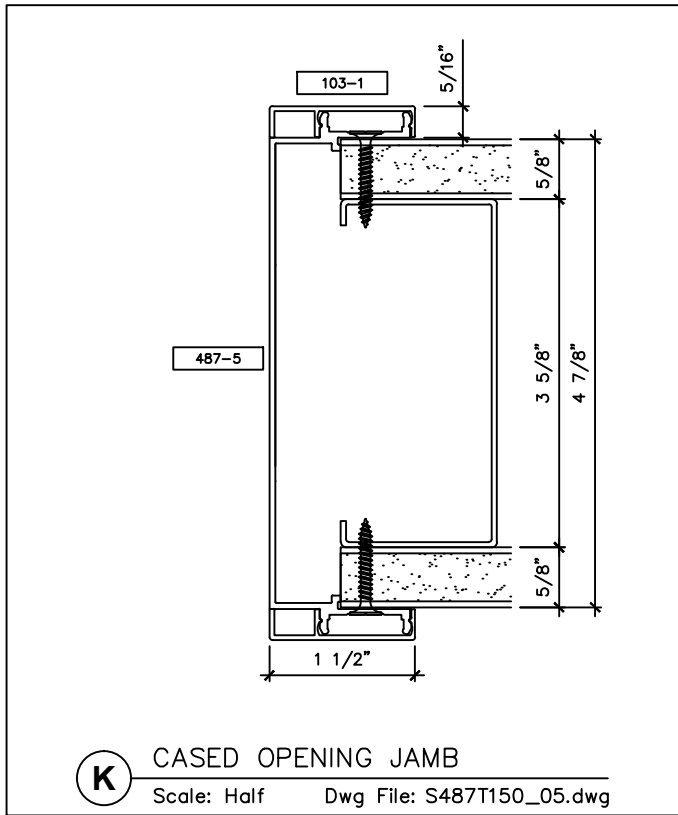

www.wilsonpart.com

SNAP ON TRIM- SERIES 487 WITH 1 1/2" TRIM FOR A 4 7/8" PARTITION

2301 E. Vernon Ave.
Vernon, CA 90058
866.443.7258
323.908.5430
323.908.5451 Fax

2221 Manana Drive
Suite 150
Dallas, TX 75220
203.316.8033
203.316.0019 Fax

60 Bonner Street
Stamford, CT 06902
203.316.8033
203.316.0019 Fax

www.wilsonpart.com

SNAP ON TRIM- SERIES 487 WITH 1 1/2" TRIM FOR A 4 7/8" PARTITION

2301 E. Vernon Ave.
Vernon, CA 90058
866.443.7258
323.908.5430
323.908.5451 Fax