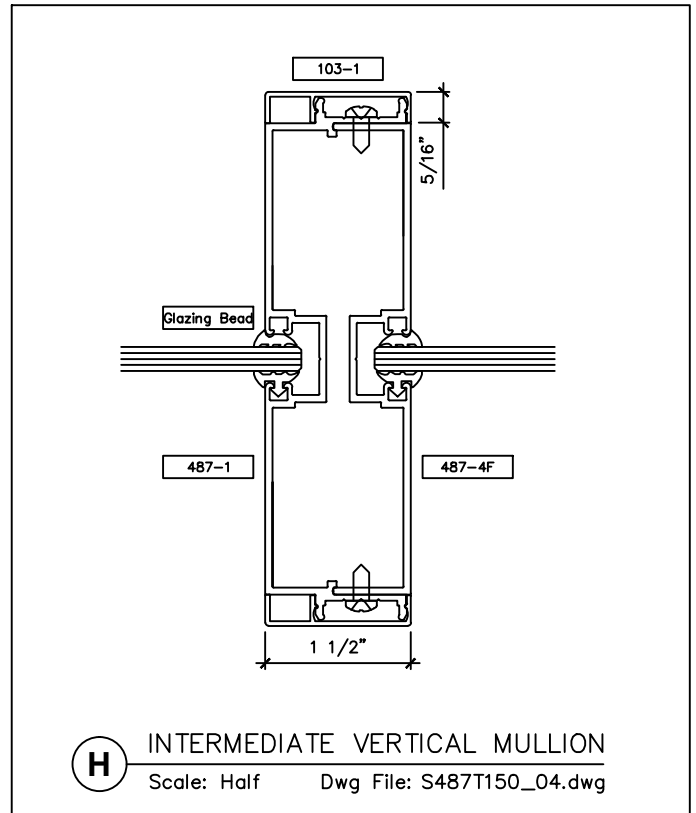

www.wilsonpart.com

SNAP ON TRIM- SERIES 487 WITH 1 1/2" TRIM FOR A 4 7/8" PARTITION

2301 E. Vernon Ave.
Vernon, CA 90058
866.443.7258
323.908.5430
323.908.5451 Fax

2221 Manana Drive
Suite 150
Dallas, TX 75220
203.316.8033
203.316.0019 Fax

60 Bonner Street
Stamford, CT 06902
203.316.8033
203.316.0019 Fax

www.wilsonpart.com

SNAP ON TRIM- SERIES 487 WITH 1 1/2" TRIM FOR A 4 7/8" PARTITION

SNAP ON TRIM- SERIES 487 WITH 1 1/2" TRIM FOR A 4 7/8" PARTITION