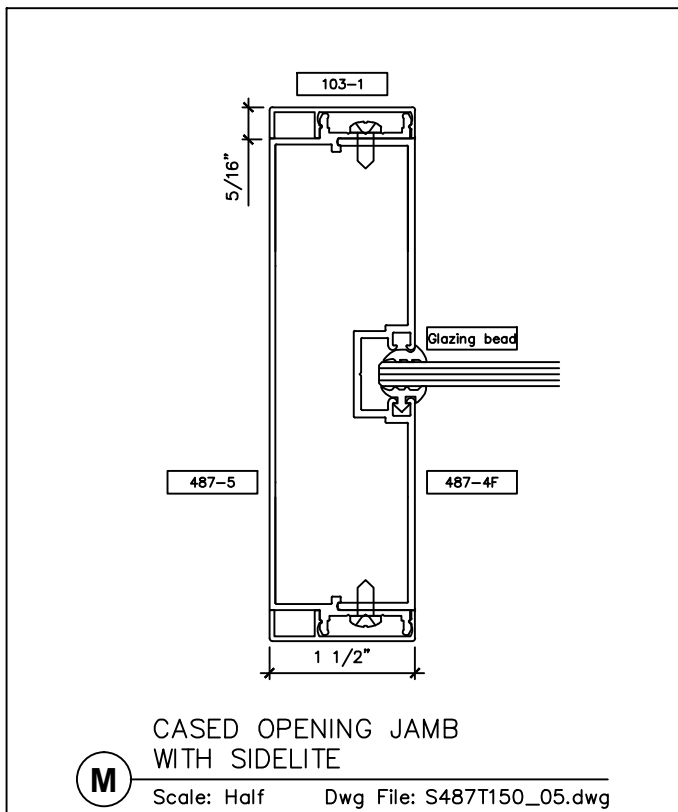

www.wilsonpart.com

SNAP ON TRIM- SERIES 487 WITH 1 1/2" TRIM FOR A 4 7/8" PARTITION

2301 E. Vernon Ave.
Vernon, CA 90058
866.443.7258
323.908.5430
323.908.5451 Fax

2221 Manana Drive
Suite 150
Dallas, TX 75220
203.316.8033
203.316.0019 Fax

60 Bonner Street
Stamford, CT 06902
203.316.8033
203.316.0019 Fax

www.wilsonpart.com

SNAP ON TRIM- SERIES 487 WITH 1 1/2" TRIM FOR A 4 7/8" PARTITION

2301 E. Vernon Ave.
Vernon, CA 90058
866.443.7258
323.908.5430
323.908.5451 Fax

2221 Manana Drive
Suite 150
Dallas, TX 75220
203.316.8033
203.316.0019 Fax

60 Bonner Street
Stamford, CT 06902
203.316.8033
203.316.0019 Fax

www.wilsonpart.com

SNAP ON TRIM- SERIES 487 WITH 1 1/2" TRIM FOR A 4 7/8" PARTITION