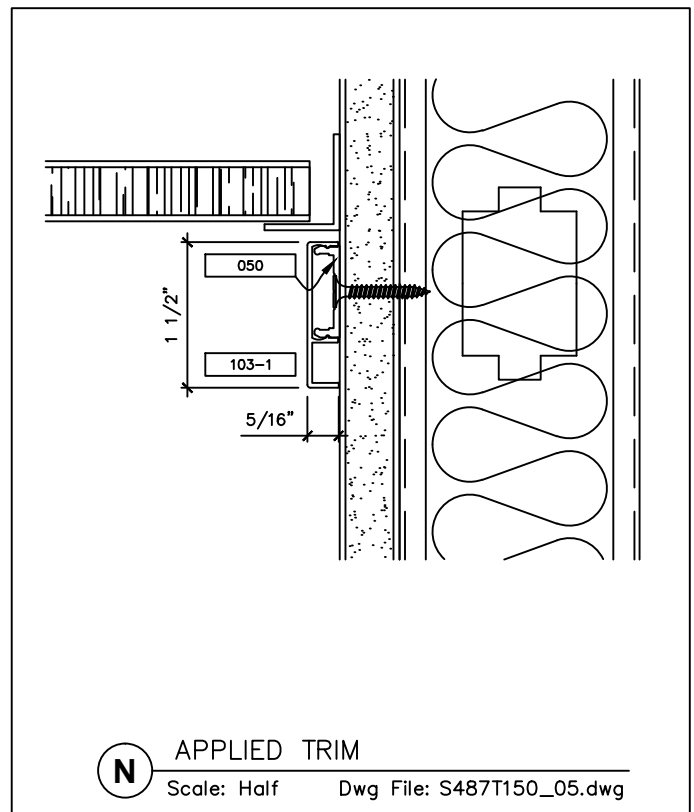

www.wilsonpart.com

SNAP ON TRIM- SERIES 487 WITH 1 1/2" TRIM FOR A 4 7/8" PARTITION

2301 E. Vernon Ave.
Vernon, CA 90058
866.443.7258
323.908.5430
323.908.5451 Fax

2221 Manana Drive
Suite 150
Dallas, TX 75220
203.316.8033
203.316.0019 Fax

60 Bonner Street
Stamford, CT 06902
203.316.8033
203.316.0019 Fax

www.wilsonpart.com

SNAP ON TRIM- SERIES 487 WITH 1 1/2" TRIM FOR A 4 7/8" PARTITION

2301 E. Vernon Ave.
Vernon, CA 90058
866.443.7258
323.908.5430
323.908.5451 Fax