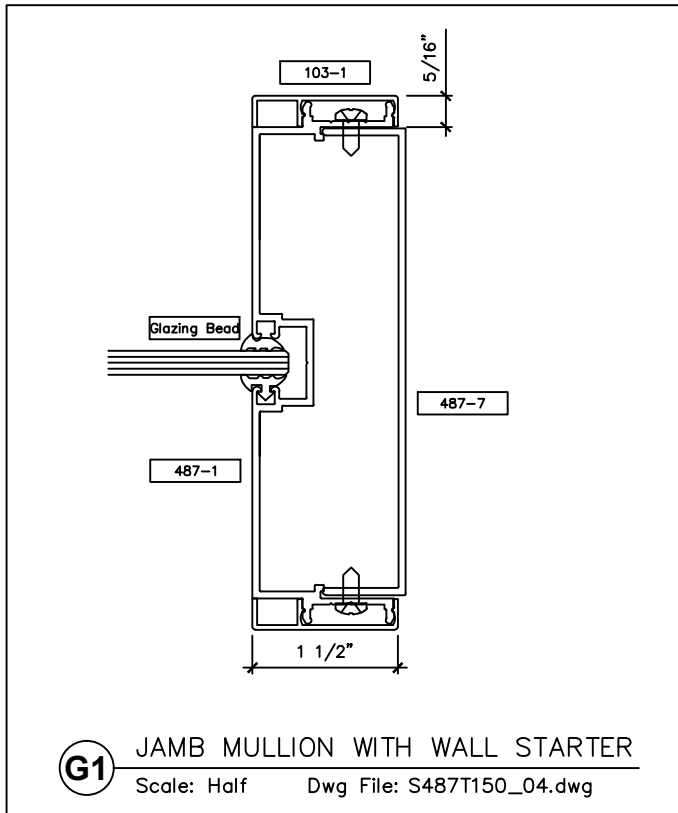

60 Bonner Street
Stamford, CT 06902
203.316.8033
203.316.0019 Fax

www.wilsonpart.com

SNAP ON TRIM- SERIES 487 WITH 1 1/2" TRIM FOR A 4 7/8" PARTITION

SNAP ON TRIM- SERIES 487 WITH 1 1/2" TRIM FOR A 4 7/8" PARTITION

www.wilsonpart.com

SNAP ON TRIM- SERIES 487 WITH 1 1/2" TRIM FOR A 4 7/8" PARTITION

2301 E. Vernon Ave.
Vernon, CA 90058
866.443.7258
323.908.5430
323.908.5451 Fax

2221 Manana Drive
Suite 150
Dallas, TX 75220
203.316.8033
203.316.0019 Fax