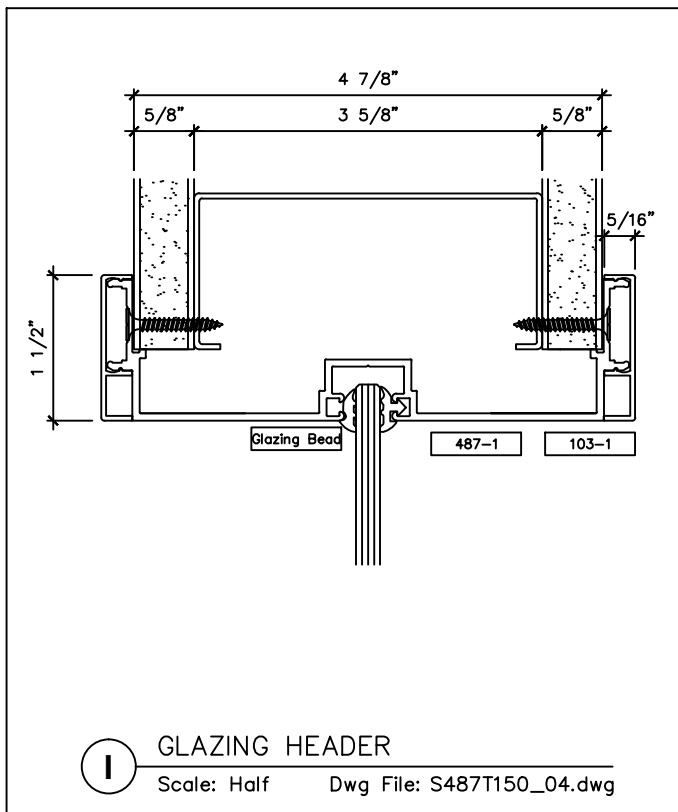

www.wilsonpart.com

SNAP ON TRIM- SERIES 487 WITH 1 1/2" TRIM FOR A 4 7/8" PARTITION

2301 E. Vernon Ave.
Vernon, CA 90058
866.443.7258
323.908.5430
323.908.5451 Fax

2221 Manana Drive
Suite 150
Dallas, TX 75220
203.316.8033
203.316.0019 Fax

60 Bonner Street
Stamford, CT 06902
203.316.8033
203.316.0019 Fax

www.wilsonpart.com

SNAP ON TRIM- SERIES 487 WITH 1 1/2" TRIM FOR A 4 7/8" PARTITION

SNAP ON TRIM- SERIES 487 WITH 1 1/2" TRIM FOR A 4 7/8" PARTITION