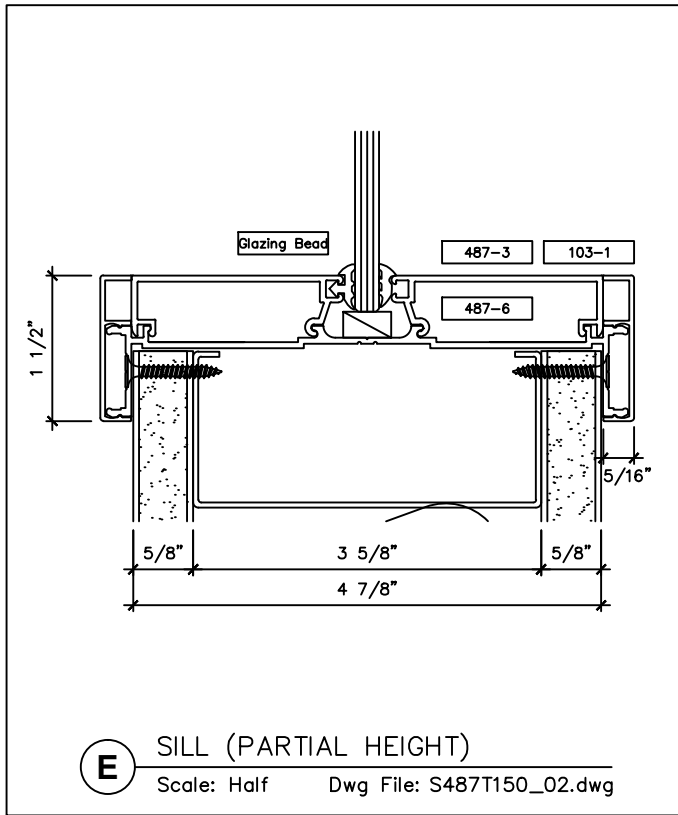

www.wilsonpart.com

SNAP ON TRIM- SERIES 487 WITH 1 1/2" TRIM FOR A 4 7/8" PARTITION

2301 E. Vernon Ave.
Vernon, CA 90058
866.443.7258
323.908.5430
323.908.5451 Fax

2221 Manana Drive
Suite 150
Dallas, TX 75220
203.316.8033
203.316.0019 Fax

60 Bonner Street
Stamford, CT 06902
203.316.8033
203.316.0019 Fax

www.wilsonpart.com

SNAP ON TRIM- SERIES 487 WITH 1 1/2" TRIM FOR A 4 7/8" PARTITION

SNAP ON TRIM- SERIES 487 WITH 1 1/2" TRIM FOR A 4 7/8" PARTITION