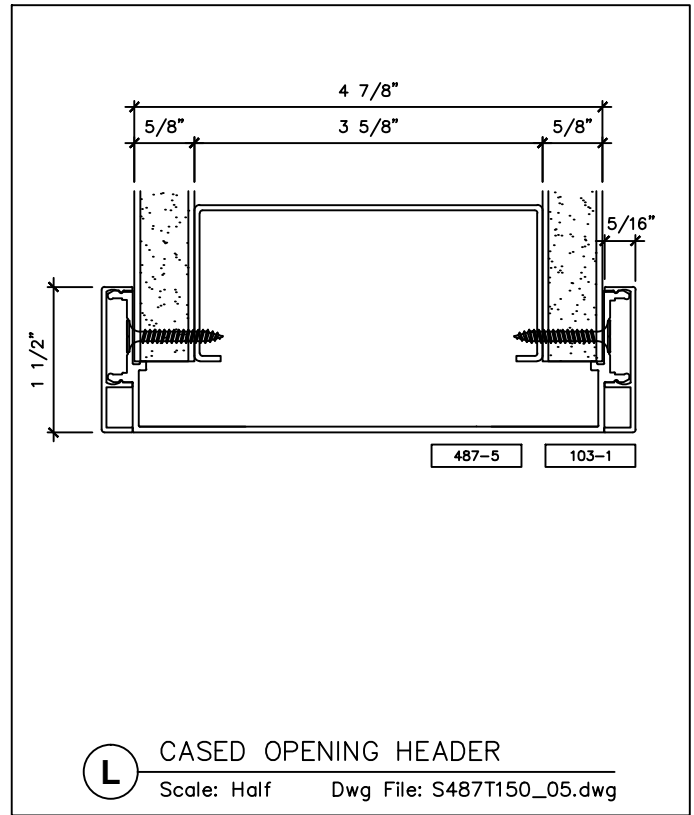

www.wilsonpart.com

SNAP ON TRIM- SERIES 487 WITH 1 1/2" TRIM FOR A 4 7/8" PARTITION

2301 E. Vernon Ave.
Vernon, CA 90058
866.443.7258
323.908.5430
323.908.5451 Fax

2221 Manana Drive
Suite 150
Dallas, TX 75220
203.316.8033
203.316.0019 Fax

60 Bonner Street
Stamford, CT 06902
203.316.8033
203.316.0019 Fax

www.wilsonpart.com

SNAP ON TRIM- SERIES 487 WITH 1 1/2" TRIM FOR A 4 7/8" PARTITION

2301 E. Vernon Ave.
Vernon, CA 90058
866.443.7258
323.908.5430
323.908.5451 Fax