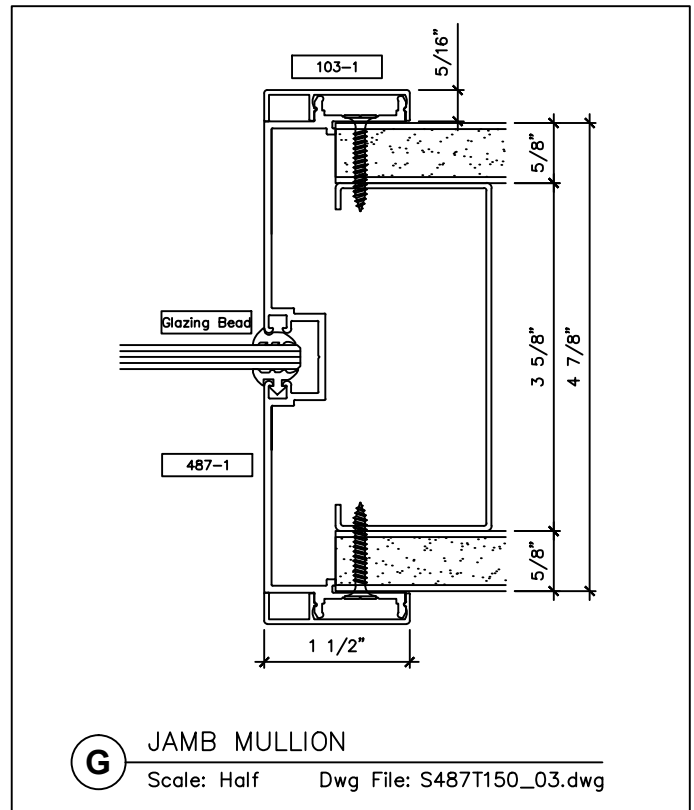

www.wilsonpart.com

SNAP ON TRIM- SERIES 487 WITH 1 1/2" TRIM FOR A 4 7/8" PARTITION

2301 E. Vernon Ave.
Vernon, CA 90058
866.443.7258
323.908.5430
323.908.5451 Fax

2221 Manana Drive
Suite 150
Dallas, TX 75220
203.316.8033
203.316.0019 Fax

60 Bonner Street
Stamford, CT 06902
203.316.8033
203.316.0019 Fax

www.wilsonpart.com

SNAP ON TRIM- SERIES 487 WITH 1 1/2" TRIM FOR A 4 7/8" PARTITION

SNAP ON TRIM- SERIES 487 WITH 1 1/2" TRIM FOR A 4 7/8" PARTITION