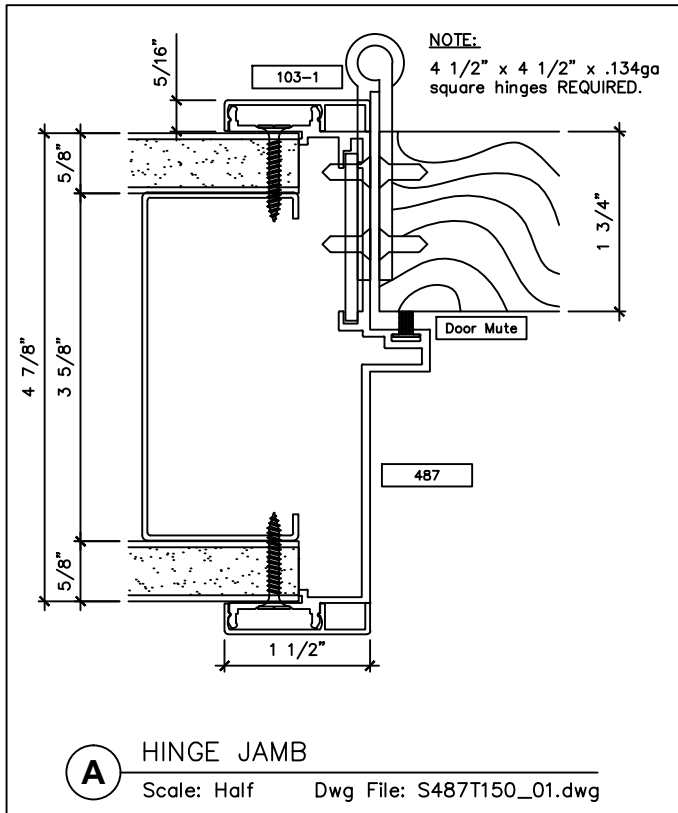

www.wilsonpart.com

TYPICAL FRAME ELEVATIONS

2301 E. Vernon Ave.
Vernon, CA 90058
866.443.7258
323.908.5430
323.908.5451 Fax

2221 Manana Drive
Suite 150
Dallas, TX 75220
203.316.8033
203.316.0019 Fax

60 Bonner Street
Stamford, CT 06902
203.316.8033
203.316.0019 Fax

www.wilsonpart.com

SNAP ON TRIM- SERIES 487 WITH 1 1/2" TRIM FOR A 4 7/8" PARTITION

2301 E. Vernon Ave.
Vernon, CA 90058
866.443.7258
323.908.5430
323.908.5451 Fax

2221 Manana Drive
Suite 150
Dallas, TX 75220
203.316.8033
203.316.0019 Fax

60 Bonner Street
Stamford, CT 06902
203.316.8033
203.316.0019 Fax

www.wilsonpart.com

SNAP ON TRIM- SERIES 487 WITH 1 1/2" TRIM FOR A 4 7/8" PARTITION

SNAP ON TRIM- SERIES 487 WITH 1 1/2" TRIM FOR A 4 7/8" PARTITION