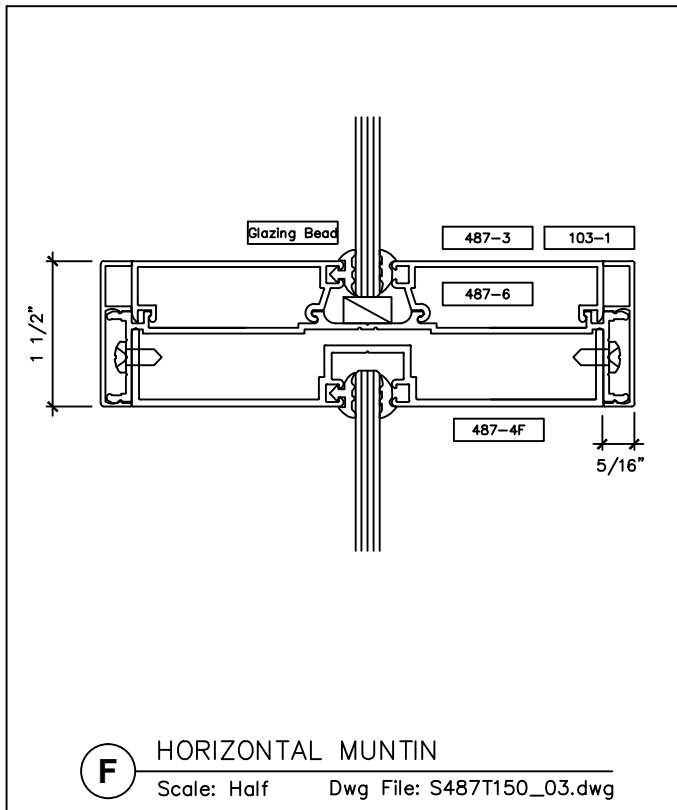

www.wilsonpart.com

SNAP ON TRIM- SERIES 487 WITH 1 1/2" TRIM FOR A 4 7/8" PARTITION

2301 E. Vernon Ave.
Vernon, CA 90058
866.443.7258
323.908.5430
323.908.5451 Fax

2221 Manana Drive
Suite 150
Dallas, TX 75220
203.316.8033
203.316.0019 Fax

60 Bonner Street
Stamford, CT 06902
203.316.8033
203.316.0019 Fax

www.wilsonpart.com

SNAP ON TRIM- SERIES 487 WITH 1 1/2" TRIM FOR A 4 7/8" PARTITION

SNAP ON TRIM- SERIES 487 WITH 1 1/2" TRIM FOR A 4 7/8" PARTITION

2221 Manana Drive
Suite 150
Dallas, TX 75220
203.316.8033
203.316.0019 Fax

60 Bonner Street
Stamford, CT 06902
203.316.8033
203.316.0019 Fax

www.wilsonpart.com

SNAP ON TRIM- SERIES 487 WITH 1 1/2" TRIM FOR A 4 7/8" PARTITION