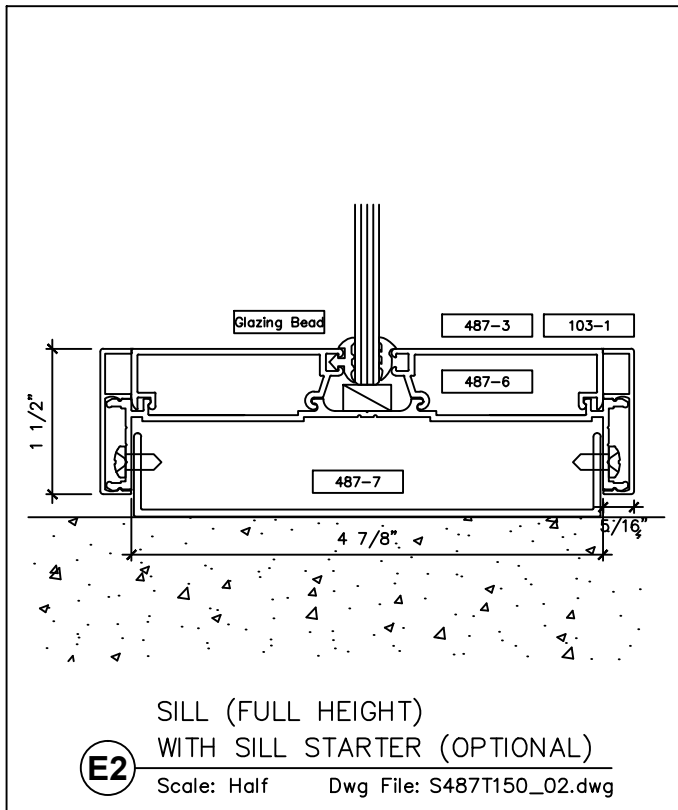

www.wilsonpart.com

SNAP ON TRIM- SERIES 487 WITH 1 1/2" TRIM FOR A 4 7/8" PARTITION

2301 E. Vernon Ave.
Vernon, CA 90058
866.443.7258
323.908.5430
323.908.5451 Fax

2221 Manana Drive
Suite 150
Dallas, TX 75220
203.316.8033
203.316.0019 Fax

60 Bonner Street
Stamford, CT 06902
203.316.8033
203.316.0019 Fax

www.wilsonpart.com

SNAP ON TRIM- SERIES 487 WITH 1 1/2" TRIM FOR A 4 7/8" PARTITION

SNAP ON TRIM- SERIES 487 WITH 1 1/2" TRIM FOR A 4 7/8" PARTITION