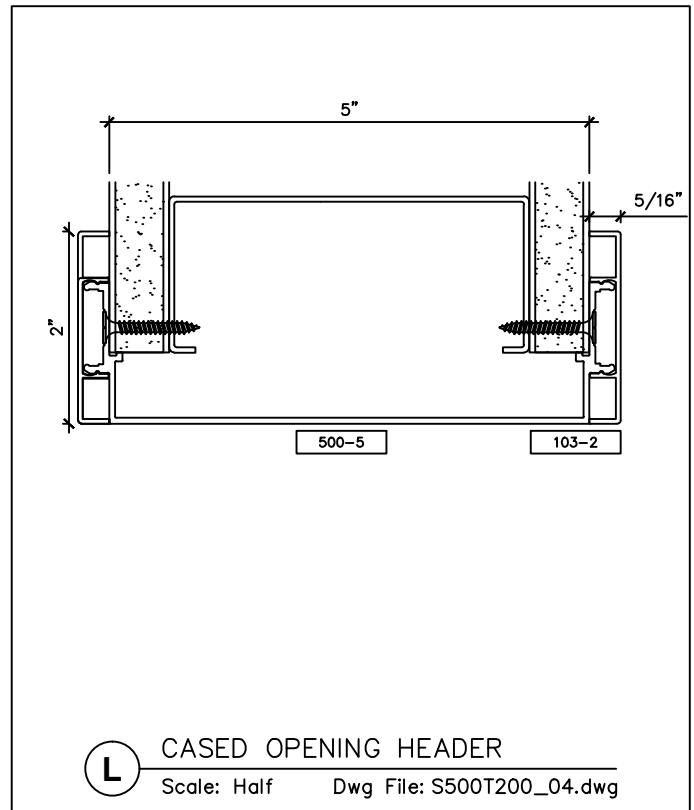

SNAP ON TRIM- SERIES 500 WITH 2" TRIM FOR A 5" PARTITION