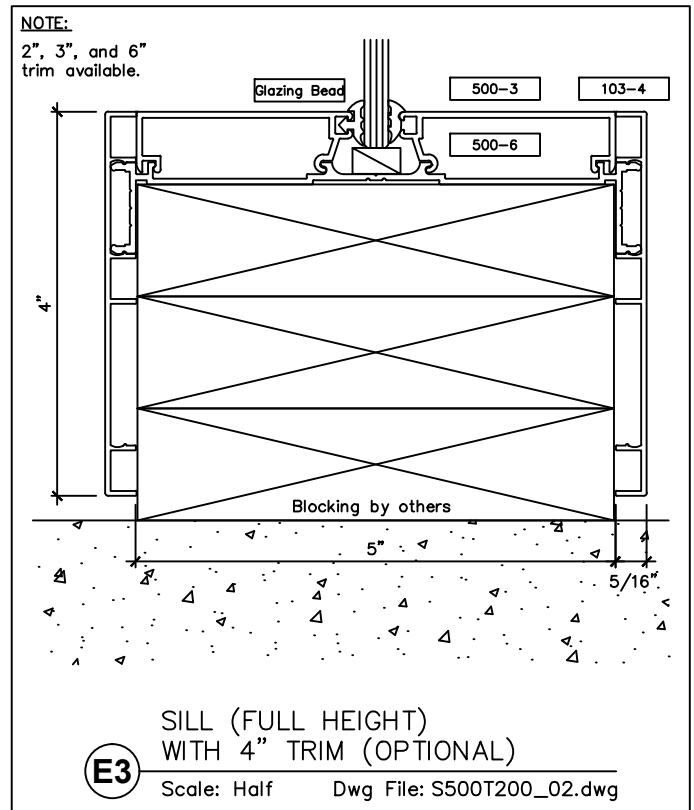

2301 E. Vernon Ave.
Vernon, CA 90058
866.443.7258
323.908.5430
323.908.5451 Fax

2221 Manana Drive
Suite 150
Dallas, TX 75220
203.316.8033
203.316.0019 Fax

60 Bonner Street
Stamford, CT 06902
203.316.8033
203.316.0019 Fax

www.wilsonpart.com

SNAP ON TRIM- SERIES 500 WITH 2" TRIM FOR A 5" PARTITION