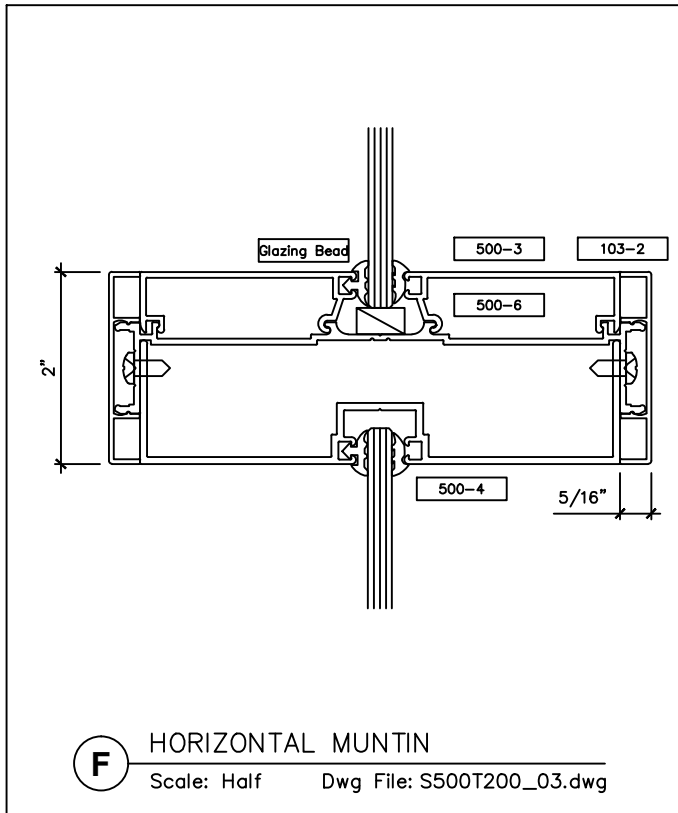

www.wilsonpart.com

SNAP ON TRIM- SERIES 500 WITH 2" TRIM FOR A 5" PARTITION

2301 E. Vernon Ave.
Vernon, CA 90058
866.443.7258
323.908.5430
323.908.5451 Fax

2221 Manana Drive
Suite 150
Dallas, TX 75220
203.316.8033
203.316.0019 Fax

60 Bonner Street
Stamford, CT 06902
203.316.8033
203.316.0019 Fax

www.wilsonpart.com

SNAP ON TRIM- SERIES 500 WITH 2" TRIM FOR A 5" PARTITION

2301 E. Vernon Ave.
Vernon, CA 90058
866.443.7258
323.908.5430
323.908.5451 Fax

2221 Manana Drive
Suite 150
Dallas, TX 75220
203.316.8033
203.316.0019 Fax

60 Bonner Street
Stamford, CT 06902
203.316.8033
203.316.0019 Fax

www.wilsonpart.com

SNAP ON TRIM- SERIES 500 WITH 2" TRIM FOR A 5" PARTITION