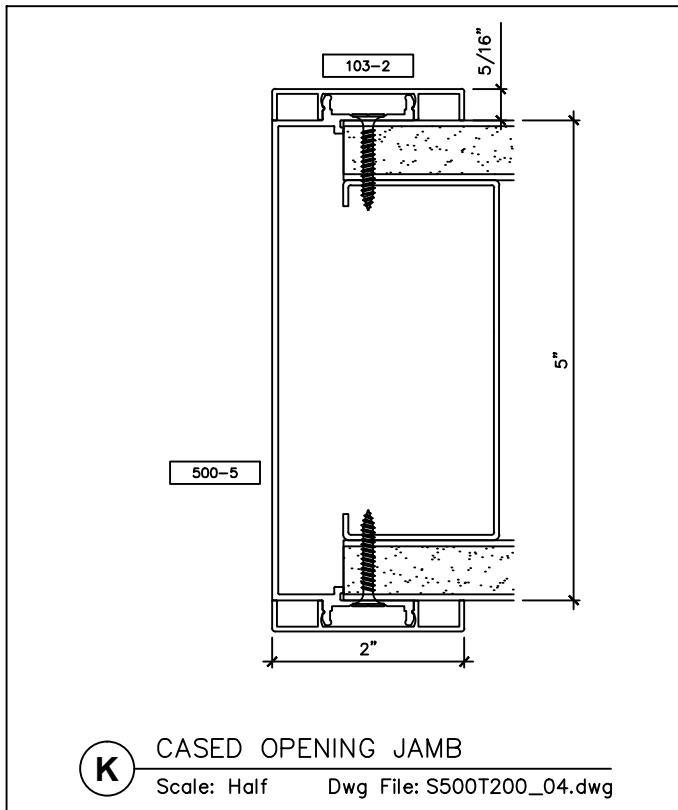

2221 Manana Drive
Suite 150
Dallas, TX 75220
203.316.8033
203.316.0019 Fax

60 Bonner Street
Stamford, CT 06902
203.316.8033
203.316.0019 Fax

www.wilsonpart.com

SNAP ON TRIM- SERIES 500 WITH 2" TRIM FOR A 5" PARTITION

SNAP ON TRIM- SERIES 500 WITH 2" TRIM FOR A 5" PARTITION

2301 E. Vernon Ave.
Vernon, CA 90058
866.443.7258
323.908.5430
323.908.5451 Fax

2221 Manana Drive
Suite 150
Dallas, TX 75220
203.316.8033
203.316.0019 Fax