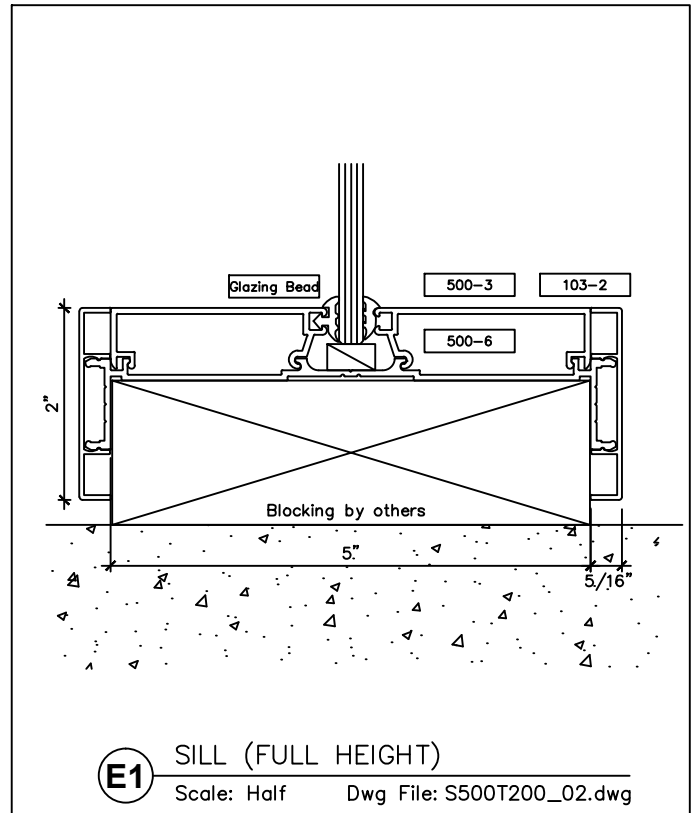

www.wilsonpart.com

SNAP ON TRIM- SERIES 500 WITH 2" TRIM FOR A 5" PARTITION

2301 E. Vernon Ave.
Vernon, CA 90058
866.443.7258
323.908.5430
323.908.5451 Fax

2221 Manana Drive
Suite 150
Dallas, TX 75220
203.316.8033
203.316.0019 Fax

60 Bonner Street
Stamford, CT 06902
203.316.8033
203.316.0019 Fax

www.wilsonpart.com

SNAP ON TRIM- SERIES 500 WITH 2" TRIM FOR A 5" PARTITION

2301 E. Vernon Ave.
Vernon, CA 90058
866.443.7258
323.908.5430
323.908.5451 Fax