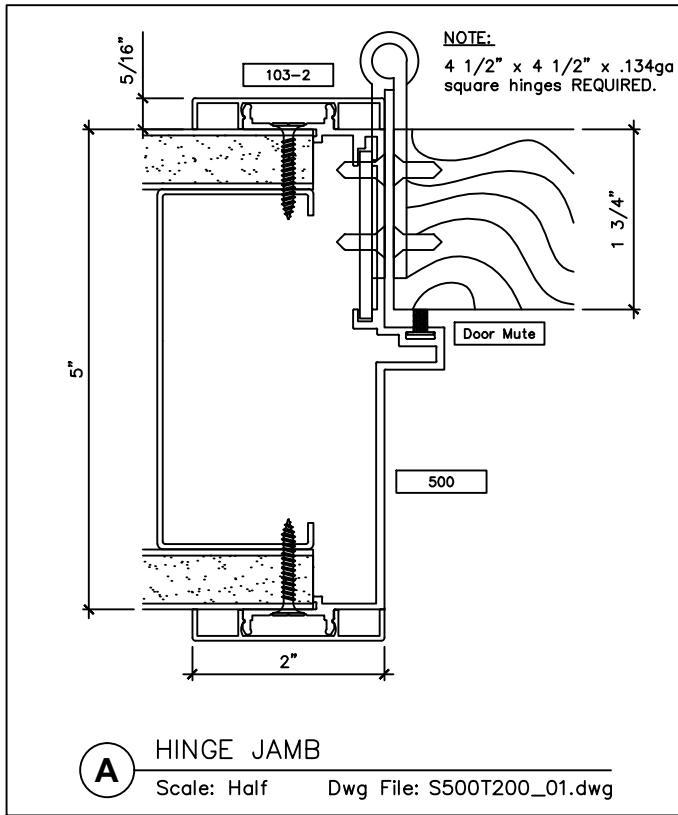

www.wilsonpart.com

TYPICAL FRAME ELEVATIONS

2301 E. Vernon Ave.
Vernon, CA 90058
866.443.7258
323.908.5430
323.908.5451 Fax

2221 Manana Drive
Suite 150
Dallas, TX 75220
203.316.8033
203.316.0019 Fax

60 Bonner Street
Stamford, CT 06902
203.316.8033
203.316.0019 Fax

www.wilsonpart.com

SNAP ON TRIM- SERIES 500 WITH 2" TRIM FOR A 5" PARTITION

2301 E. Vernon Ave.
Vernon, CA 90058
866.443.7258
323.908.5430
323.908.5451 Fax

2221 Manana Drive
Suite 150
Dallas, TX 75220
203.316.8033
203.316.0019 Fax

60 Bonner Street
Stamford, CT 06902
203.316.8033
203.316.0019 Fax

www.wilsonpart.com

SNAP ON TRIM- SERIES 500 WITH 2" TRIM FOR A 5" PARTITION

2301 E. Vernon Ave.
Vernon, CA 90058
866.443.7258
323.908.5430
323.908.5451 Fax