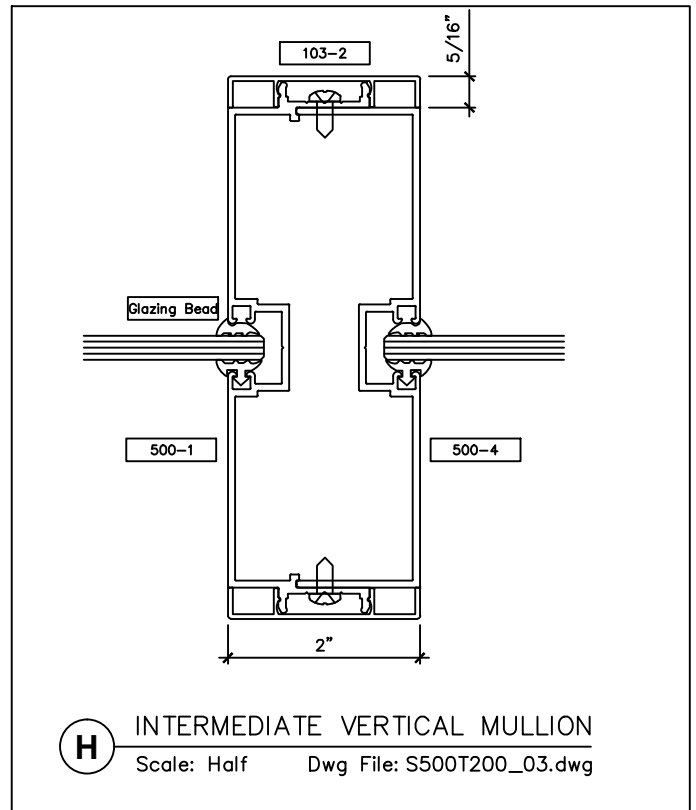

60 Bonner Street
Stamford, CT 06902
203.316.8033
203.316.0019 Fax

www.wilsonpart.com

SNAP ON TRIM- SERIES 500 WITH 2" TRIM FOR A 5" PARTITION

2301 E. Vernon Ave.
Vernon, CA 90058
866.443.7258
323.908.5430
323.908.5451 Fax

2221 Manana Drive
Suite 150
Dallas, TX 75220
203.316.8033
203.316.0019 Fax

60 Bonner Street
Stamford, CT 06902
203.316.8033
203.316.0019 Fax

www.wilsonpart.com

SNAP ON TRIM- SERIES 500 WITH 2" TRIM FOR A 5" PARTITION