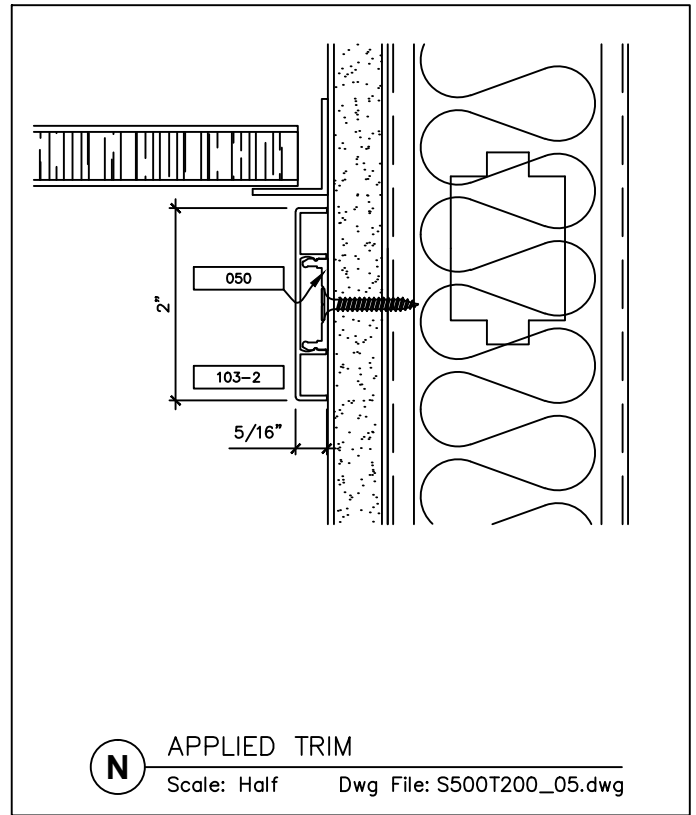

SNAP ON TRIM- SERIES 500 WITH 2" TRIM FOR A 5" PARTITION

2301 E. Vernon Ave.
Vernon, CA 90058
866.443.7258
323.908.5430
323.908.5451 Fax

2221 Manana Drive
Suite 150
Dallas, TX 75220
203.316.8033
203.316.0019 Fax

60 Bonner Street
Stamford, CT 06902
203.316.8033
203.316.0019 Fax

www.wilsonpart.com

SNAP ON TRIM- SERIES 500 WITH 2" TRIM FOR A 5" PARTITION

2301 E. Vernon Ave.
Vernon, CA 90058
866.443.7258
323.908.5430
323.908.5451 Fax