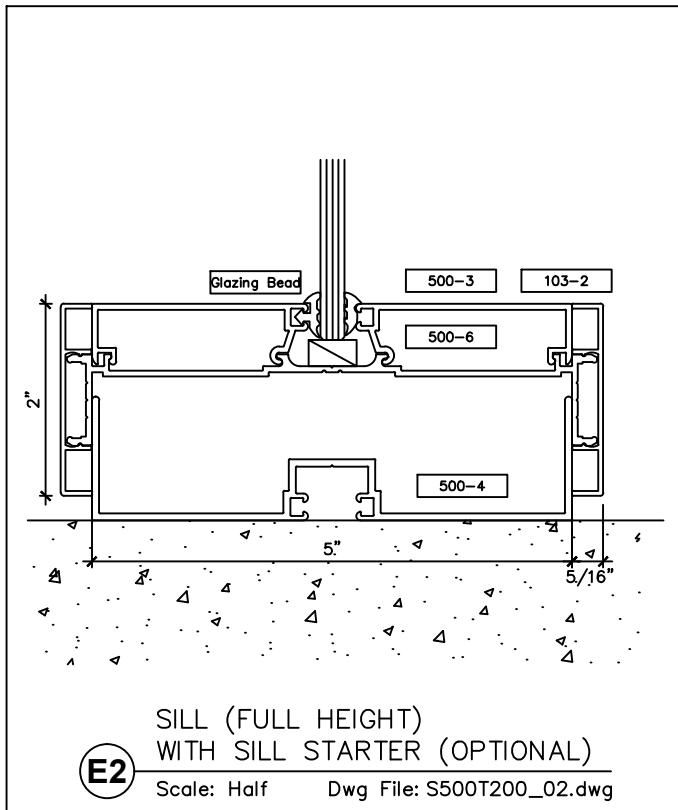

www.wilsonpart.com

SNAP ON TRIM- SERIES 500 WITH 2" TRIM FOR A 5" PARTITION

2301 E. Vernon Ave.
Vernon, CA 90058
866.443.7258
323.908.5430
323.908.5451 Fax

2221 Manana Drive
Suite 150
Dallas, TX 75220
203.316.8033
203.316.0019 Fax

60 Bonner Street
Stamford, CT 06902
203.316.8033
203.316.0019 Fax

www.wilsonpart.com

SNAP ON TRIM- SERIES 500 WITH 2" TRIM FOR A 5" PARTITION

2301 E. Vernon Ave.
Vernon, CA 90058
866.443.7258
323.908.5430
323.908.5451 Fax

2221 Manana Drive
Suite 150
Dallas, TX 75220
203.316.8033
203.316.0019 Fax

60 Bonner Street
Stamford, CT 06902
203.316.8033
203.316.0019 Fax

www.wilsonpart.com

SNAP ON TRIM- SERIES 500 WITH 2" TRIM FOR A 5" PARTITION