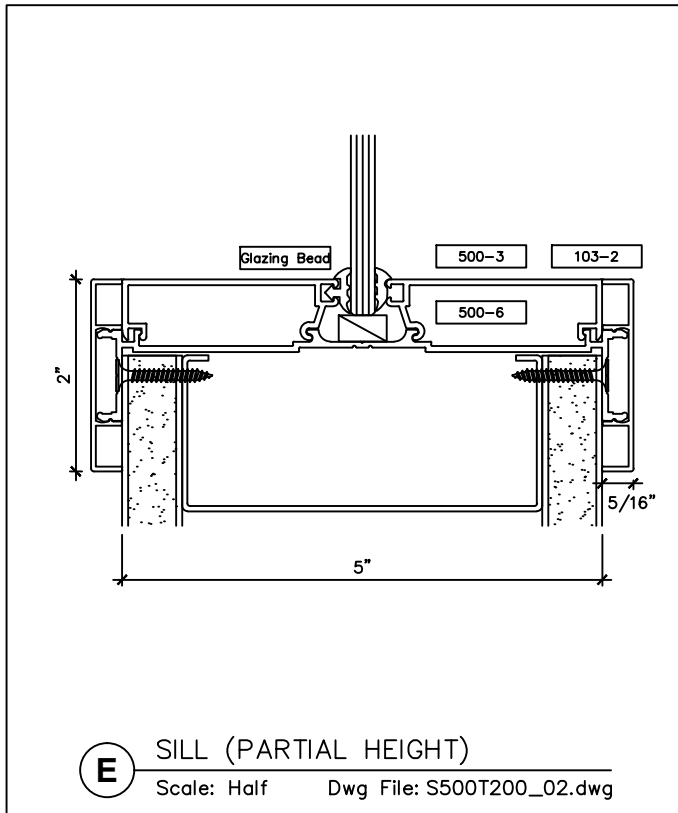

www.wilsonpart.com

SNAP ON TRIM- SERIES 500 WITH 2" TRIM FOR A 5" PARTITION

2301 E. Vernon Ave.
Vernon, CA 90058
866.443.7258
323.908.5430
323.908.5451 Fax

2221 Manana Drive
Suite 150
Dallas, TX 75220
203.316.8033
203.316.0019 Fax

60 Bonner Street
Stamford, CT 06902
203.316.8033
203.316.0019 Fax

www.wilsonpart.com

SNAP ON TRIM- SERIES 500 WITH 2" TRIM FOR A 5" PARTITION

2301 E. Vernon Ave.
Vernon, CA 90058
866.443.7258
323.908.5430
323.908.5451 Fax

2221 Manana Drive
Suite 150
Dallas, TX 75220
203.316.8033
203.316.0019 Fax

60 Bonner Street
Stamford, CT 06902
203.316.8033
203.316.0019 Fax

www.wilsonpart.com

SNAP ON TRIM- SERIES 500 WITH 2" TRIM FOR A 5" PARTITION