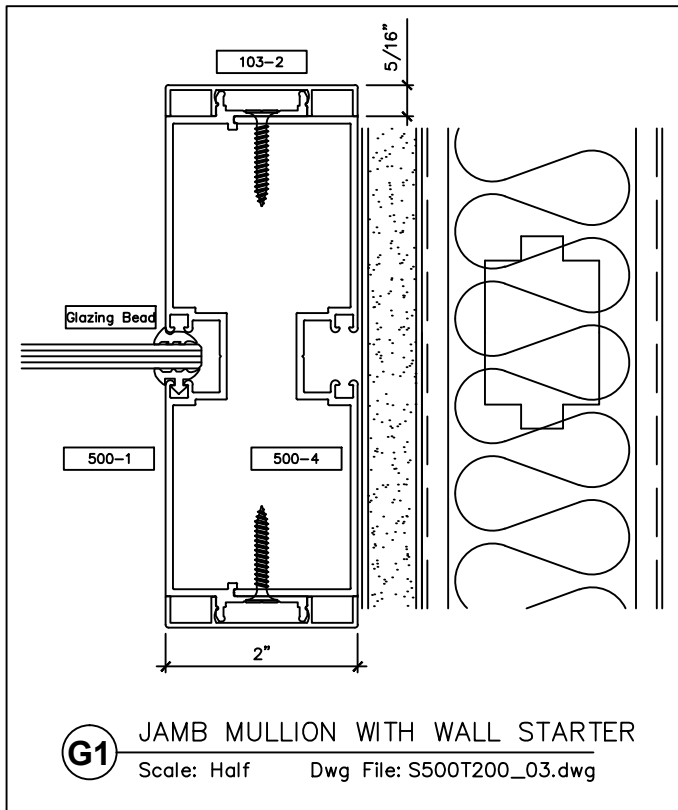

60 Bonner Street
Stamford, CT 06902
203.316.8033
203.316.0019 Fax

www.wilsonpart.com

SNAP ON TRIM- SERIES 500 WITH 2" TRIM FOR A 5" PARTITION

2301 E. Vernon Ave.
Vernon, CA 90058
866.443.7258
323.908.5430
323.908.5451 Fax

2221 Manana Drive
Suite 150
Dallas, TX 75220
203.316.8033
203.316.0019 Fax

60 Bonner Street
Stamford, CT 06902
203.316.8033
203.316.0019 Fax

www.wilsonpart.com

SNAP ON TRIM- SERIES 500 WITH 2" TRIM FOR A 5" PARTITION