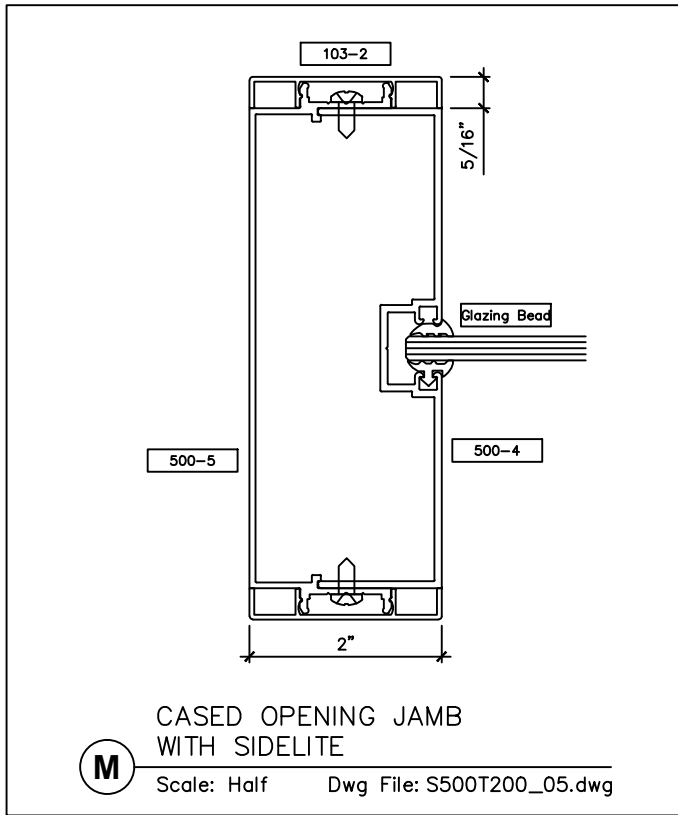

SNAP ON TRIM- SERIES 500 WITH 2" TRIM FOR A 5" PARTITION

2301 E. Vernon Ave.
Vernon, CA 90058
866.443.7258
323.908.5430
323.908.5451 Fax

2221 Manana Drive
Suite 150
Dallas, TX 75220
203.316.8033
203.316.0019 Fax

60 Bonner Street
Stamford, CT 06902
203.316.8033
203.316.0019 Fax

www.wilsonpart.com

SNAP ON TRIM- SERIES 500 WITH 2" TRIM FOR A 5" PARTITION

2301 E. Vernon Ave.
Vernon, CA 90058
866.443.7258
323.908.5430
323.908.5451 Fax