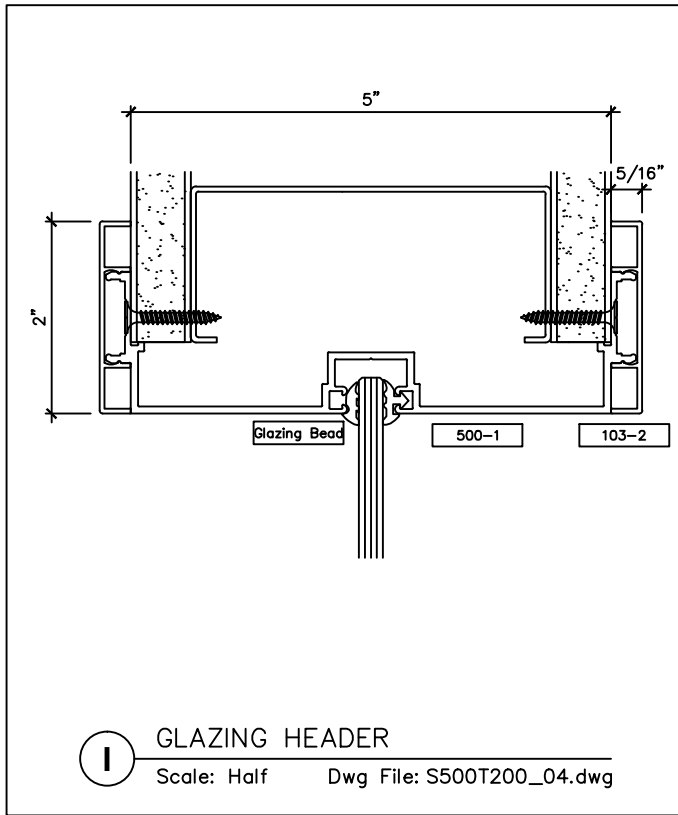

2221 Manana Drive
Suite 150
Dallas, TX 75220
203.316.8033
203.316.0019 Fax

60 Bonner Street
Stamford, CT 06902
203.316.8033
203.316.0019 Fax

www.wilsonpart.com

SNAP ON TRIM- SERIES 500 WITH 2" TRIM FOR A 5" PARTITION

SNAP ON TRIM- SERIES 500 WITH 2" TRIM FOR A 5" PARTITION

2301 E. Vernon Ave.
Vernon, CA 90058
866.443.7258
323.908.5430
323.908.5451 Fax

2221 Manana Drive
Suite 150
Dallas, TX 75220
203.316.8033
203.316.0019 Fax