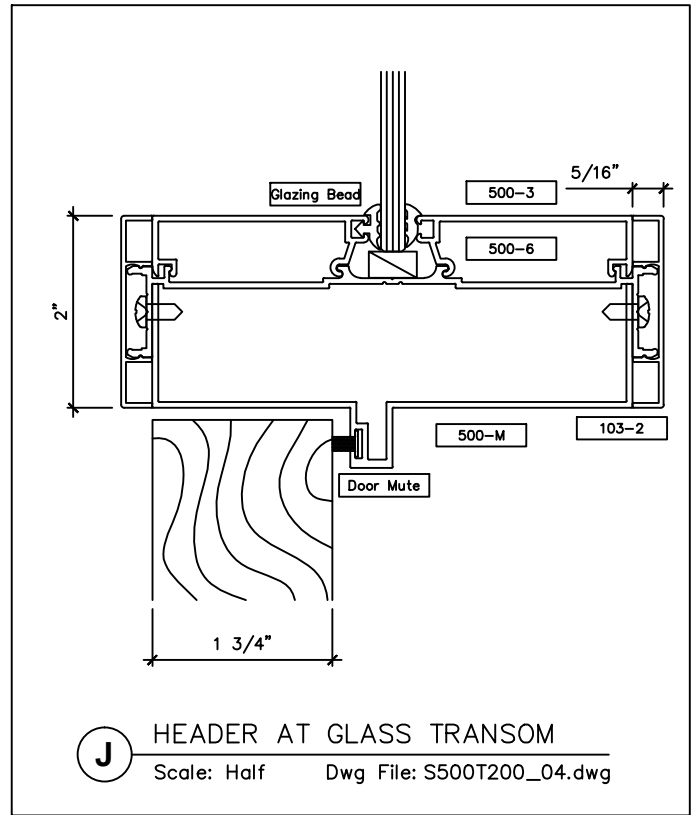

60 Bonner Street
Stamford, CT 06902
203.316.8033
203.316.0019 Fax

www.wilsonpart.com

SNAP ON TRIM- SERIES 500 WITH 2" TRIM FOR A 5" PARTITION

2301 E. Vernon Ave.
Vernon, CA 90058
866.443.7258
323.908.5430
323.908.5451 Fax

2221 Manana Drive
Suite 150
Dallas, TX 75220
203.316.8033
203.316.0019 Fax

60 Bonner Street
Stamford, CT 06902
203.316.8033
203.316.0019 Fax

www.wilsonpart.com

SNAP ON TRIM- SERIES 500 WITH 2" TRIM FOR A 5" PARTITION

SNAP ON TRIM- SERIES 500 WITH 2" TRIM FOR A 5" PARTITION

2301 E. Vernon Ave.
Vernon, CA 90058
866.443.7258
323.908.5430
323.908.5451 Fax

2221 Manana Drive
Suite 150
Dallas, TX 75220
203.316.8033
203.316.0019 Fax