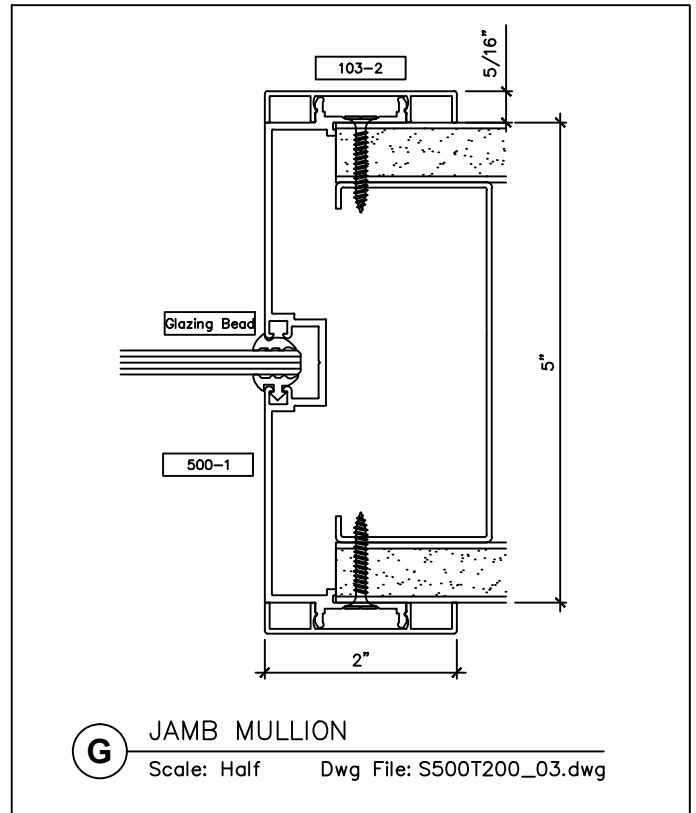

60 Bonner Street
Stamford, CT 06902
203.316.8033
203.316.0019 Fax

www.wilsonpart.com

SNAP ON TRIM- SERIES 500 WITH 2" TRIM FOR A 5" PARTITION

2301 E. Vernon Ave.
Vernon, CA 90058
866.443.7258
323.908.5430
323.908.5451 Fax

2221 Manana Drive
Suite 150
Dallas, TX 75220
203.316.8033
203.316.0019 Fax

60 Bonner Street
Stamford, CT 06902
203.316.8033
203.316.0019 Fax

www.wilsonpart.com

SNAP ON TRIM- SERIES 500 WITH 2" TRIM FOR A 5" PARTITION