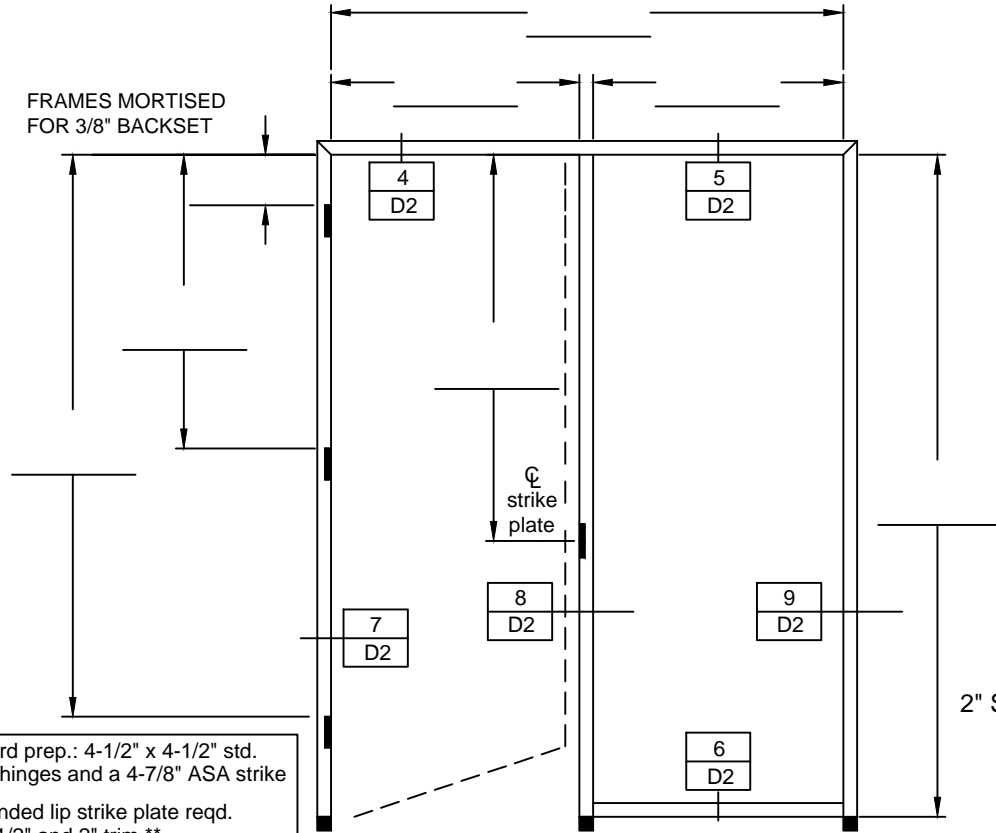

DOOR FRAME (SINGLE)

LH FRAME

QTY. _____

MARK# _____

RH FRAME

(OPPOSITE AS SHOWN)

QTY. _____

MARK# _____

SPECIAL INSTRUCTIONS

FRAMES MORTISED FOR 3/8" BACKSET

Standard prep.: 4-1/2" x 4-1/2" std. weight hinges and a 4-7/8" ASA strike
 ** Extended lip strike plate reqd. with 1-1/2" and 2" trim **

2" SCRIBE
 — YES
 — NO